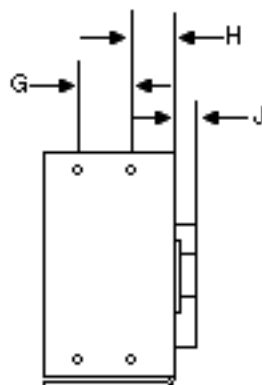

# CBB Case

Overall Size: 11.00" x 4.87" x 3.28"  
 279.40mm x 123.70mm x 83.31mm

Weight 8 lbs.

	INCH	mm
A	11.00	279.40
B	7.50	190.50
C	3.00	76.20
D	4.87	123.70
E	4.125	104.78
F	0.50	12.70
G	1.250	31.75
H	0.75	19.05
J	0.450	11.43
K	2.75	69.85