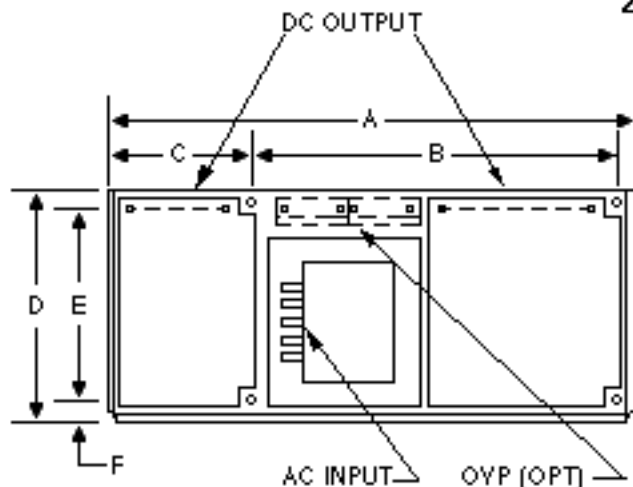

# CBB Case

Overall Size: 11.00" x 4.87" x 3.28"  
 279.40mm x 123.70mm x 83.31mm

Weight 8 lbs.

	INCH	mm
A	11.00	279.40
B	7.50	190.50
C	3.00	76.20
D	4.87	123.70
E	4.125	104.78
F	0.50	12.70
G	1.250	31.75
H	0.75	19.05
J	0.450	11.43
K	2.75	69.85