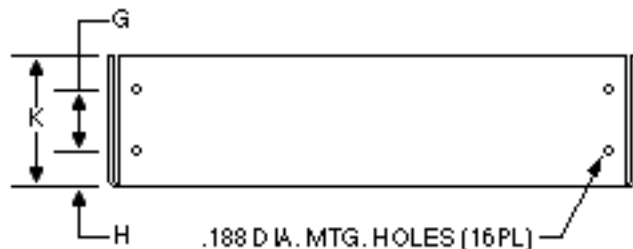

# CBB Case

Overall Size: 11.00" x 4.87" x 3.28"  
 279.40mm x 123.70mm x 83.31mm

Weight 8 lbs.

	INCH	mm
A	11.00	279.40
B	7.50	190.50
C	3.00	76.20
D	4.87	123.70
E	4.125	104.78
F	0.50	12.70
G	1.250	31.75
H	0.75	19.05
J	0.450	11.43
K	2.75	69.85