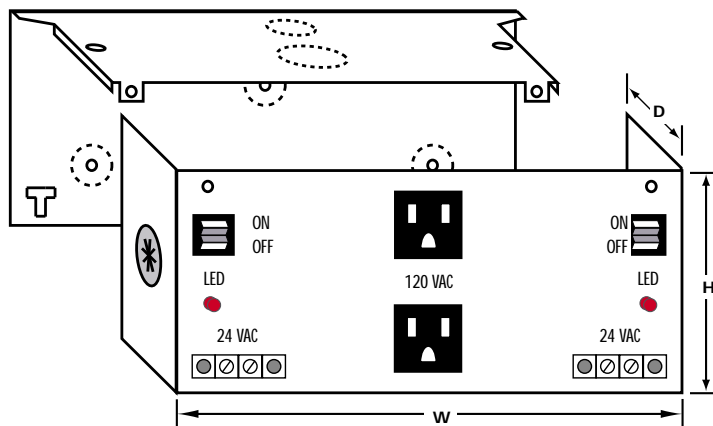

Functional Devices, Inc. P.O. Box 368 Russiaville, IN 46979-0368
 765-883-5538 800-888-5538 765-883-7505 FAX

RIBTELC SPEC 072199

Model PSH75A75A

Dual 120/208/240/277/480 Vac to 24 Vac 75 VA

Functional Devices, Inc. A538B 5/1/00

120 Vac Outlets

Black Wire 120 Vac
 White Wire Neutral
 Green Wire Ground

Primary Wires

Grey 480 Vac
 Brown 277 Vac
 Orange 240 Vac
 Red 208 Vac
 White 120 Vac
 Black Common

Transformers Two 75 VA transformers
Primary 120/208/240/277/480 Vac
Secondary 24 Vac
ON/OFF Switch Switch/Circuit Breaker (3 Amp)
LED On when 24 Vac is present
Approvals UL Listed, UL916, C-UL Canada
Dimensions W= 8.25", H= 4.25", D= 3.75"