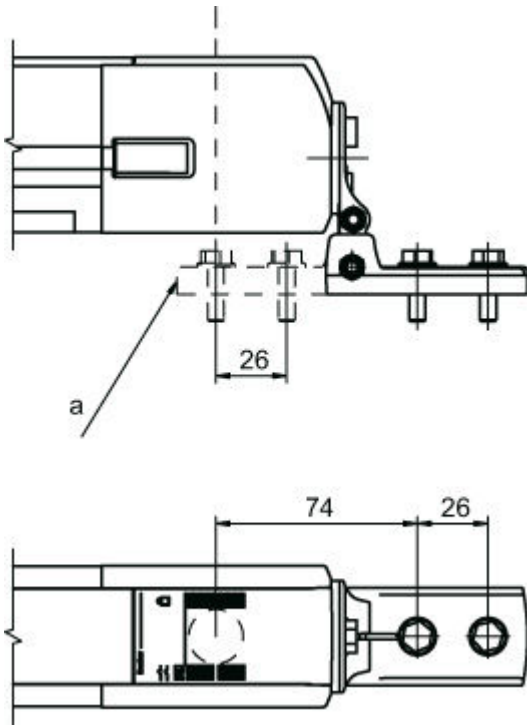

### Mechanical data

Type of fastening, at system Through-hole mounting

Type of fastening, at device Clampable

Type of mounting device Turning, 240°  
Shock absorber

Mounting device material Metal  
Plastic

## Set consists of

	Quantity	Part no.	Designation	Article	Description
	2	540355	BT-SET-240CS-E	Mounting bracket	Mounting bracket, at system: Through-hole mounting Mounting bracket, at device: Clampable Type of mounting device: Shock absorber, Turning, 240° Material: Metal, Plastic Shock absorber: Yes

## Dimensioned drawings

All dimensions in millimeters

## BT-SET-240CS-E swivel mount

- a M6 screw  
b Shock absorber, M6 thread

Mounting dimensions

a Alternative mounting variant

Mounting variants