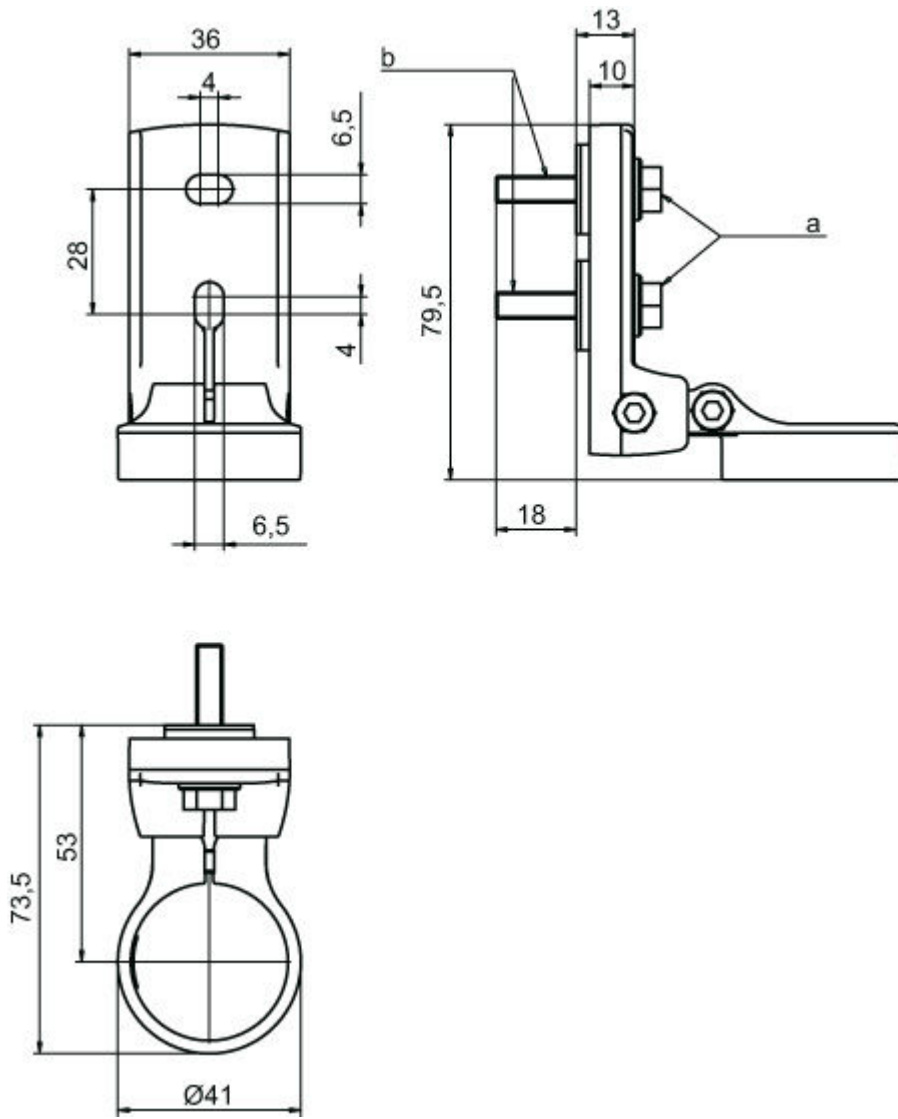

BT-SET-240CS-E swivel mount

1. a M6 screw
   b Shock absorber, M6 thread