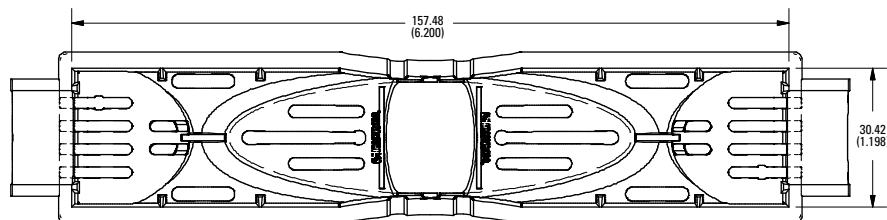

Class J

600 V 30 A

600 V 60 A

600 V 100 A

Dimensions in mm (inches)

Class T

300 V 30 A

300 V 60 A

300 V 100 A

LF SERIES FUSE BLOCK COVERS

Dimensions in mm (inches)

Class T

600 V 30 A

600 V 60 A

600 V 100 A

600 V 200 A

600 V 400 A

600 V 600 A

Dimensions in mm (inches)

Class CD

600 V 60 A

Also available at Littelfuse.com/fuseblocks