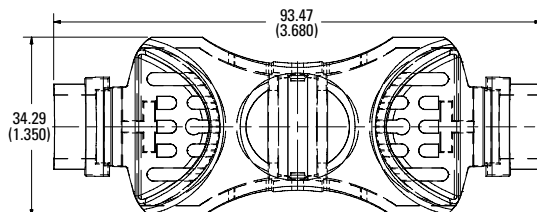

Class J

600 V 30 A

600 V 60 A

600 V 100 A

Dimensions in mm (inches)

Class T

300 V 30 A

300 V 60 A

300 V 100 A

LF SERIES FUSE BLOCK COVERS

Dimensions in mm (inches)

Class T

600 V 30 A

600 V 60 A

600 V 100 A

600 V 200 A

600 V 400 A

600 V 600 A

Dimensions in mm (inches)

Class CD

600 V 60 A

Also available at Littelfuse.com/fuseblocks