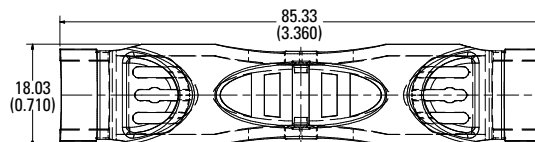

250 V 60 A

250 V 100 A

600 V 30 A

600 V 60 A

600 V 100 A

Also available at Littelfuse.com/fuseblocks

LF SERIES FUSE BLOCK COVERS

Dimensions in mm (inches)

Class J

600 V 30 A

600 V 60 A

600 V 100 A

Dimensions in mm (inches)

Class T

300 V 30 A

300 V 60 A

300 V 100 A

LF SERIES FUSE BLOCK COVERS

Dimensions in mm (inches)

Class T

600 V 30 A

600 V 60 A

600 V 100 A

600 V 200 A