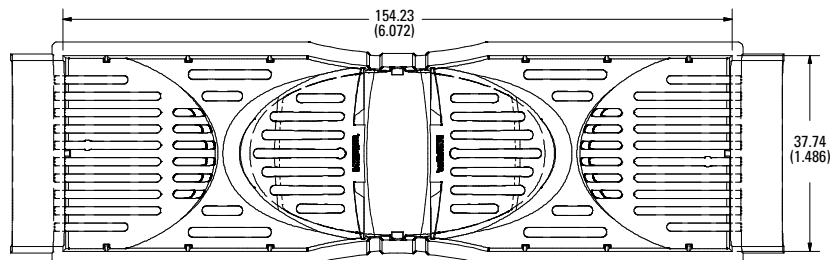

Class J

600 V 30 A

600 V 60 A

600 V 100 A

Dimensions in mm (inches)

Class T

300 V 30 A

300 V 60 A

300 V 100 A

LF SERIES FUSE BLOCK COVERS

Dimensions in mm (inches)

Class T

600 V 30 A

600 V 60 A

600 V 100 A

600 V 200 A

600 V 400 A

600 V 600 A

Dimensions in mm (inches)

Class CD

600 V 60 A

Also available at Littelfuse.com/fuseblocks