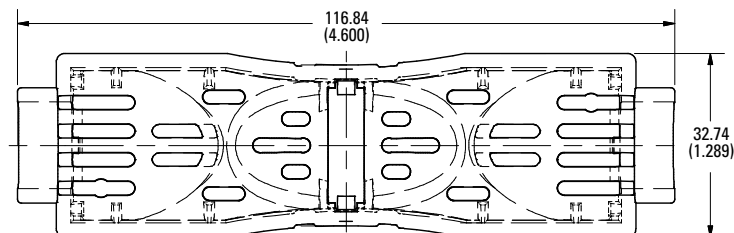

250 V 60 A

250 V 100 A

600 V 30 A

600 V 60 A

600 V 100 A

Also available at Littelfuse.com/fuseblocks

LF SERIES FUSE BLOCK COVERS

Dimensions in mm (inches)

Class J

600 V 30 A

600 V 60 A

600 V 100 A

Dimensions in mm (inches)

Class T

300 V 30 A

300 V 60 A

300 V 100 A

LF SERIES FUSE BLOCK COVERS

Dimensions in mm (inches)

Class T

600 V 30 A

600 V 60 A

600 V 100 A

600 V 200 A