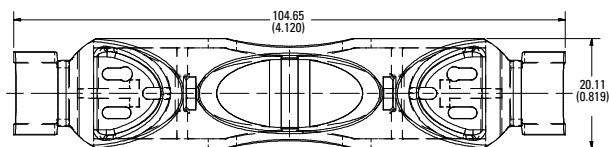

Class J

600 V 30 A

600 V 60 A

600 V 100 A

Dimensions in mm (inches)

Class T

300 V 30 A

300 V 60 A

300 V 100 A

LF SERIES FUSE BLOCK COVERS

Dimensions in mm (inches)

Class T

600 V 30 A

600 V 60 A

600 V 100 A

600 V 200 A

600 V 400 A

600 V 600 A

Dimensions in mm (inches)

Class CD

600 V 60 A

Also available at Littelfuse.com/fuseblocks