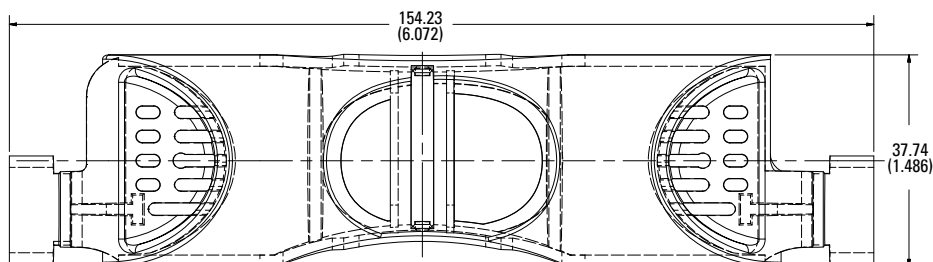

250 V 60 A

250 V 100 A

600 V 30 A

600 V 60 A

600 V 100 A

Also available at Littelfuse.com/fuseblocks

LF SERIES FUSE BLOCK COVERS

Dimensions in mm (inches)

Class J

600 V 30 A

600 V 60 A

600 V 100 A

Dimensions in mm (inches)

Class T

300 V 30 A

300 V 60 A

300 V 100 A

LF SERIES FUSE BLOCK COVERS

Dimensions in mm (inches)

Class T

600 V 30 A

600 V 60 A

600 V 100 A

600 V 200 A

600 V 400 A

600 V 600 A

Dimensions in mm (inches)

Class CD

600 V 60 A

Also available at Littelfuse.com/fuseblocks