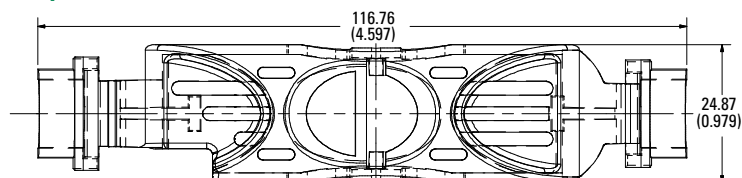

600 V 400 A

600 V 600 A

Dimensions in mm (inches)

Class CD

600 V 60 A

Also available at Littelfuse.com/fuseblocks