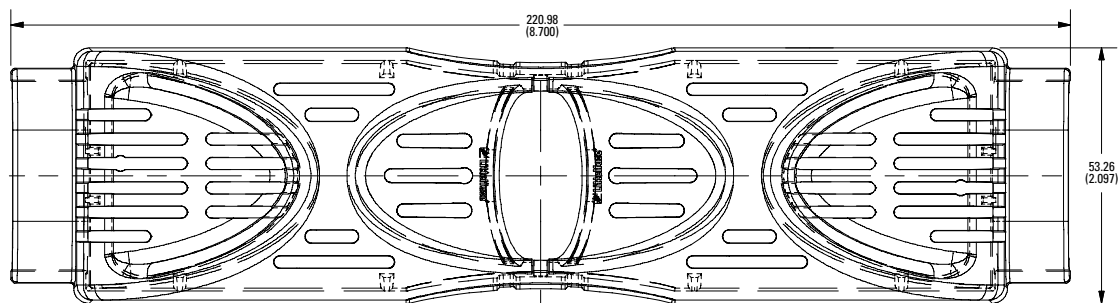

Class J

600 V 30 A

600 V 60 A

600 V 100 A

Dimensions in mm (inches)

Class T

300 V 30 A

300 V 60 A

300 V 100 A

LF SERIES FUSE BLOCK COVERS

Dimensions in mm (inches)

Class T

600 V 30 A

600 V 60 A

600 V 100 A

600 V 200 A

600 V 400 A

600 V 600 A

Dimensions in mm (inches)

Class CD

600 V 60 A

Also available at Littelfuse.com/fuseblocks