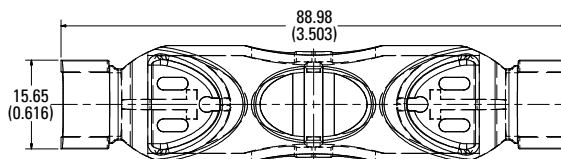

250 V 60 A

250 V 100 A

600 V 30 A

600 V 60 A

600 V 100 A

Also available at Littelfuse.com/fuseblocks

LF SERIES FUSE BLOCK COVERS

Dimensions in mm (inches)

Class J

600 V 30 A

600 V 60 A

600 V 100 A

Dimensions in mm (inches)

Class T

300 V 30 A

300 V 60 A

300 V 100 A

LF SERIES FUSE BLOCK COVERS

Dimensions in mm (inches)

Class T

600 V 30 A

600 V 60 A

600 V 100 A

600 V 200 A