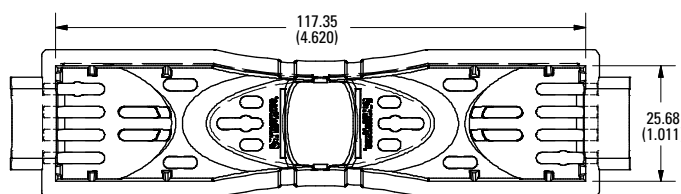

Class J

600 V 30 A

600 V 60 A

600 V 100 A

Dimensions in mm (inches)

Class T

300 V 30 A

300 V 60 A

300 V 100 A

LF SERIES FUSE BLOCK COVERS

Dimensions in mm (inches)

Class T

600 V 30 A

600 V 60 A

600 V 100 A

600 V 200 A

600 V 400 A

600 V 600 A

Dimensions in mm (inches)

Class CD

600 V 60 A

Also available at Littelfuse.com/fuseblocks