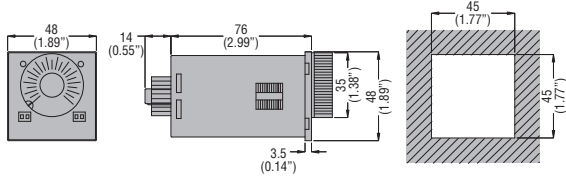

TIME RELAYS

TM...

L48...

Cutout

L48... with S8 - S11 sockets

Cutout

Accessories - Plug-in sockets

S8 - S11