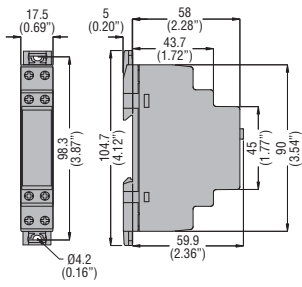

TIME RELAYS

TM...

L48...

Cutout

L48... with S8 - S11 sockets

Cutout

Accessories - Plug-in sockets

S8 - S11