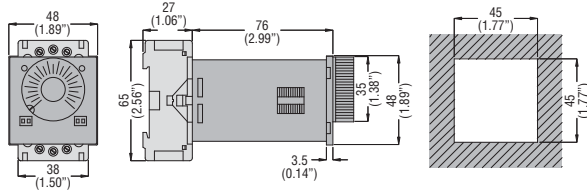

TIME RELAYS

TM...

L48...

Cutout

L48... with S8 - S11 sockets

Cutout

Accessories - Plug-in sockets

S8 - S11