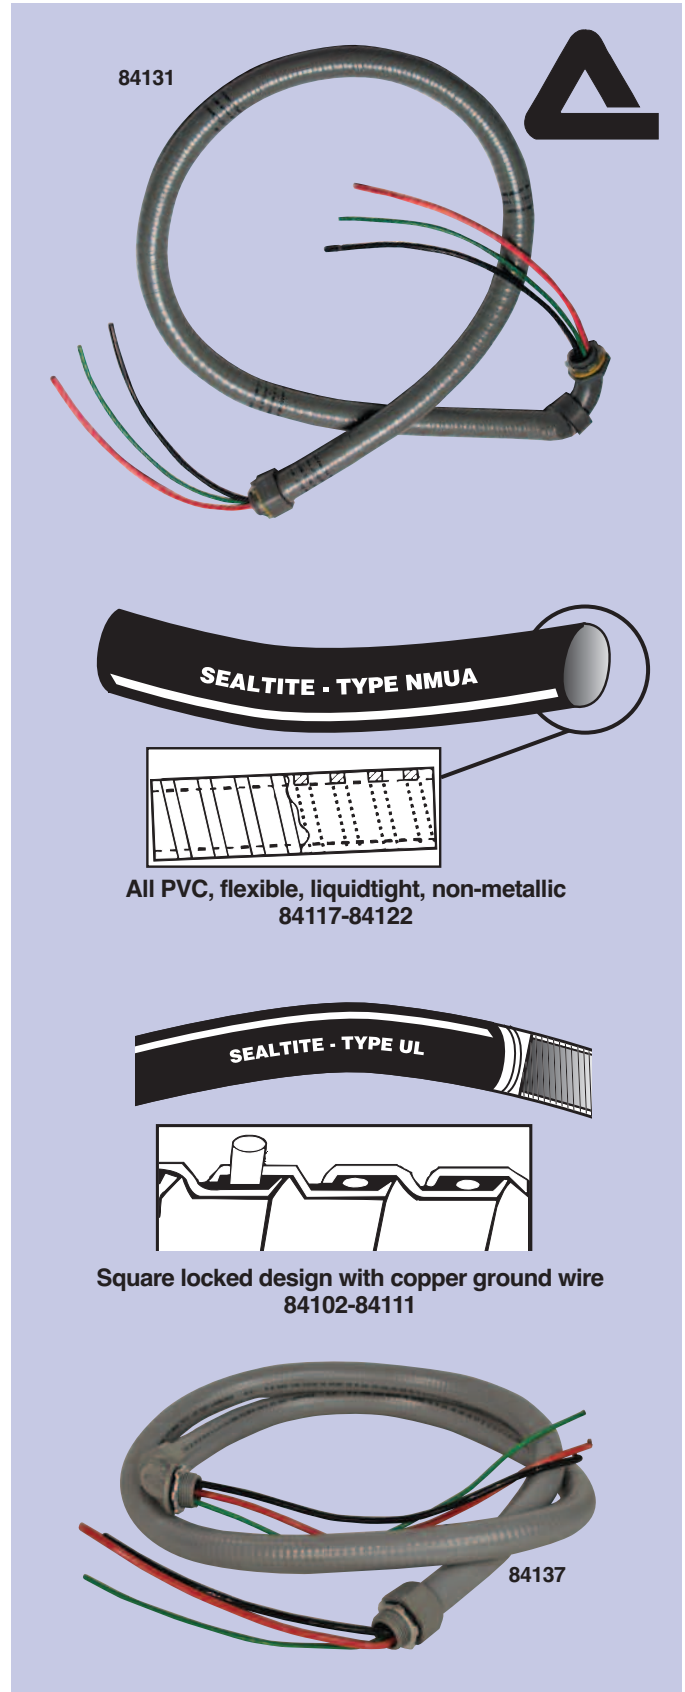

SERVICE & INSTALLATION