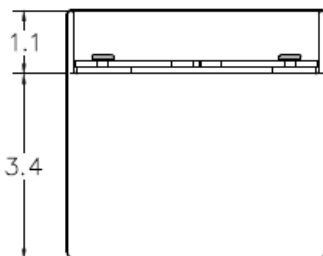

MENNEKES
 Electrical Products
 277 Fairfield Road
 Fairfield, NJ 07004
 800-882-7584
 www.MENNEKES.com

SPEC GRADE STAINLESS PUSHBUTTON ENCLSOURE

Part No.	ME SLPB2A
Description:	Sloped-Top Stainless Enclosure Pre-punched for 2 x 22.5 mm selector switches
Construction:	IP66 or TYPE 1; 12; 13; 4; 4X
Compliance:	 in accordance with UL50/50E

These products are open enclosures unless suitably rated auxiliary devices are installed to fill the openings

All dimensions shown in inches
(+/- 1/8")

Mounting Hole Locations
Use #10 Countersunk Machine
Screws (length as required)