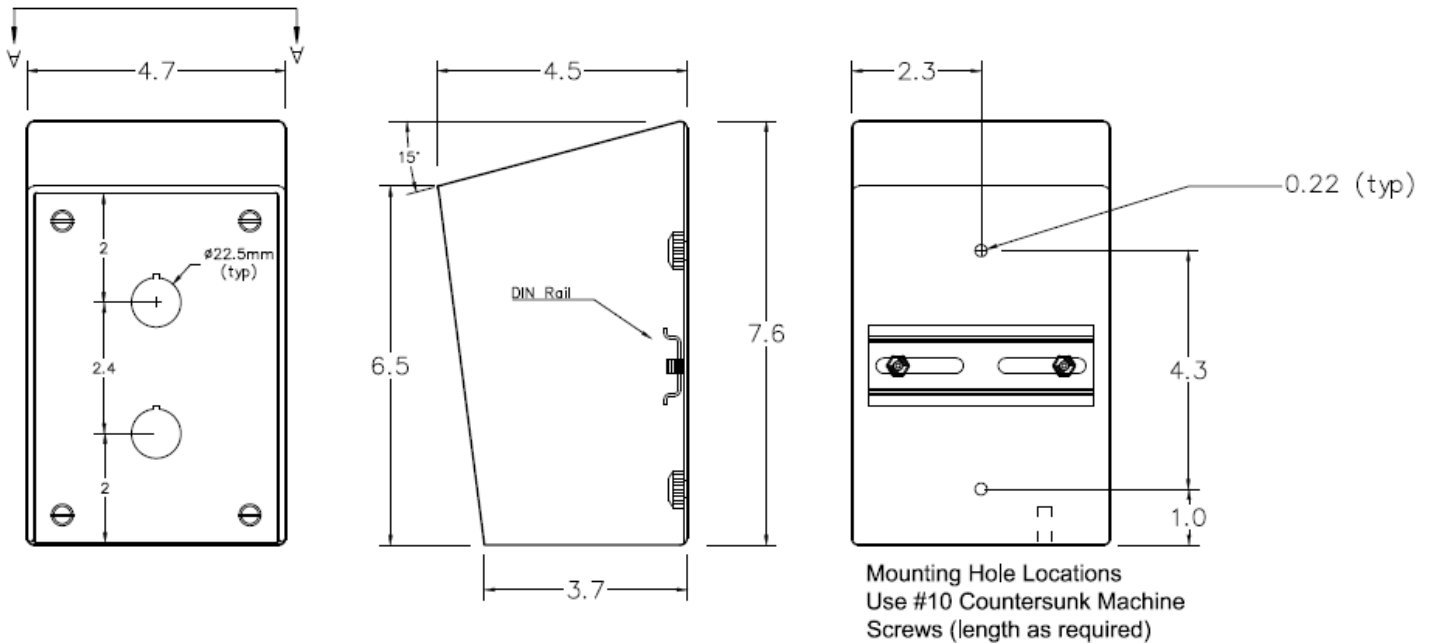

MENNEKES
 Electrical Products
 277 Fairfield Road
 Fairfield, NJ 07004
 800-882-7584
 www.MENNEKES.com

SPEC GRADE STAINLESS PUSHBUTTON ENCLSOURE

Part No.	ME SLPB2A
Description:	Sloped-Top Stainless Enclosure Pre-punched for 2 x 22.5 mm selector switches
Construction:	IP66 or TYPE 1; 12; 13; 4; 4X
Compliance:	 in accordance with UL50/50E

These products are open enclosures unless suitably rated auxiliary devices are installed to fill the openings

All dimensions shown in inches
(+/- 1/8")

Mounting Hole Locations
Use #10 Countersunk Machine
Screws (length as required)