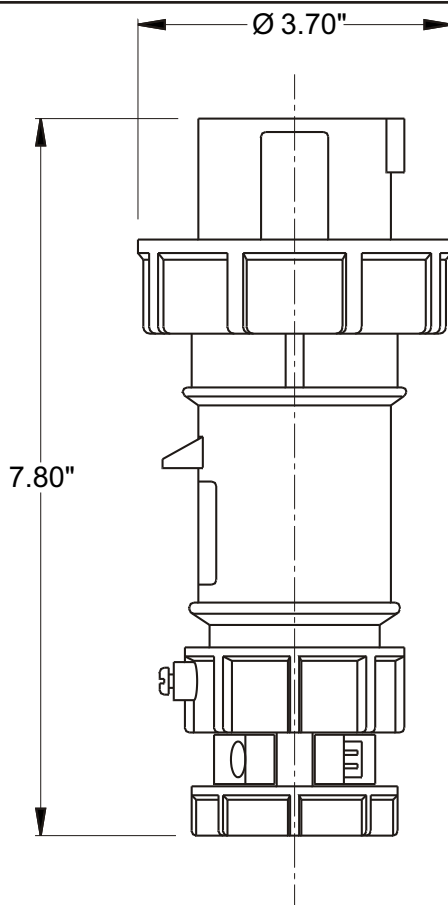

## PLUG, IN-LINE

<b>Part No.</b>	ME 330P4W
<b>Description:</b>	30 Amp 125Vac 2 Pole, 3 Wire Plug
<b>Construction:</b>	Watertight IEC IP 67
<b>Approvals:</b>	UL Listed Standards 1682; 1686 CSA Certification to Spec. C22.2 No. 182.1 IEC 60309-1; IEC 60309-2

**IEC COLOR CODE:** Yellow

**GROUND SOCKET:** 8 Hour Position Mates with Female in 4 Hour Position.

Front View of Plug

Wire Range: #8 - #12 AWG  
Cord Range: .43" - .94"  
Threaded Cable Entry: 1" NPT

Drawing Not to Scale