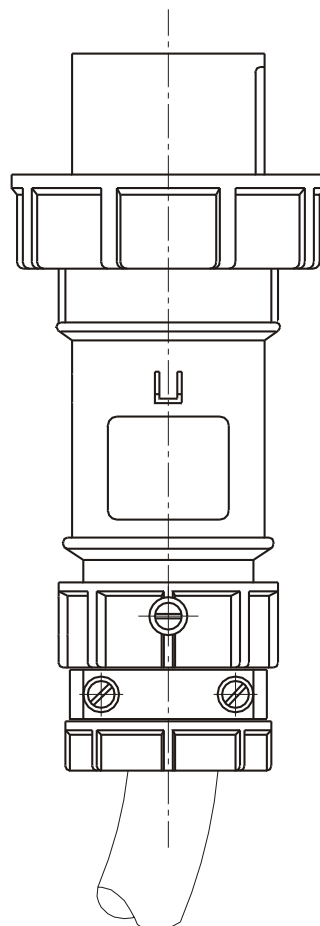

## PLUG, IN-LINE

<b>Part No.</b>	ME 330P4W
<b>Description:</b>	30 Amp 125Vac 2 Pole, 3 Wire Plug
<b>Construction:</b>	Watertight IEC IP 67
<b>Approvals:</b>	UL Listed Standards 1682; 1686 CSA Certification to Spec. C22.2 No. 182.1 IEC 60309-1; IEC 60309-2

**IEC COLOR CODE:** Yellow

**GROUND SOCKET:** 8 Hour Position Mates with Female in 4 Hour Position.

Front View of Plug

Wire Range: #8 - #12 AWG  
Cord Range: .43" - .94"  
Threaded Cable Entry: 1" NPT

Drawing Not to Scale