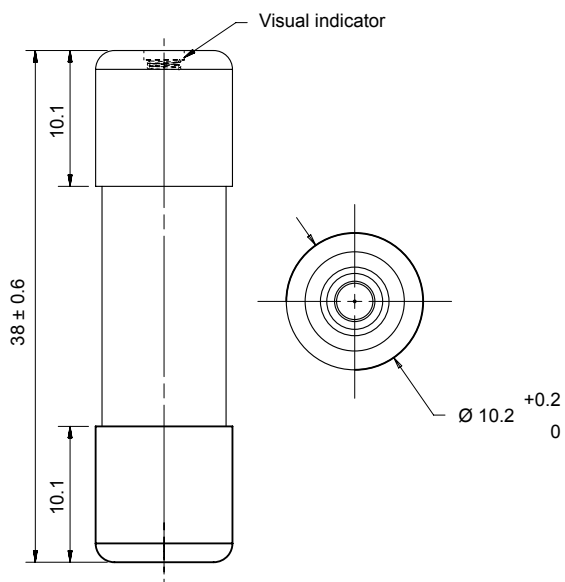

# Ferrule fuse-links 10x38 gG 400 to 690VAC

## DIMENSIONS

**Size 10x38 gG without indicator** (1001210)

**Size 10x38 gG with indicator** (1002537)

Dimensions in mm

Dimensions in mm

**Size 10x38 gG with striker** (33907)

Dimensions in mm