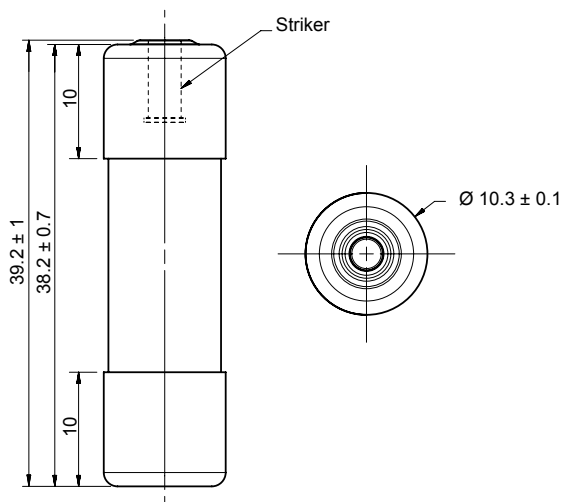

# Ferrule fuse-links 10x38 gG 400 to 690VAC

## DIMENSIONS

**Size 10x38 gG without indicator** (1001210)

**Size 10x38 gG with indicator** (1002537)

Dimensions in mm

Dimensions in mm

**Size 10x38 gG with striker** (33907)

Dimensions in mm