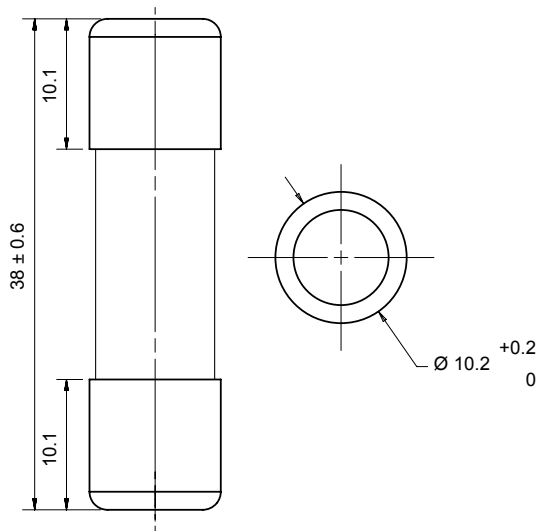

# Ferrule fuse-links 10x38 gG 400 to 690VAC

## DIMENSIONS

**Size 10x38 gG without indicator** (1001210)

**Size 10x38 gG with indicator** (1002537)

Dimensions in mm

Dimensions in mm

**Size 10x38 gG with striker** (33907)

Dimensions in mm