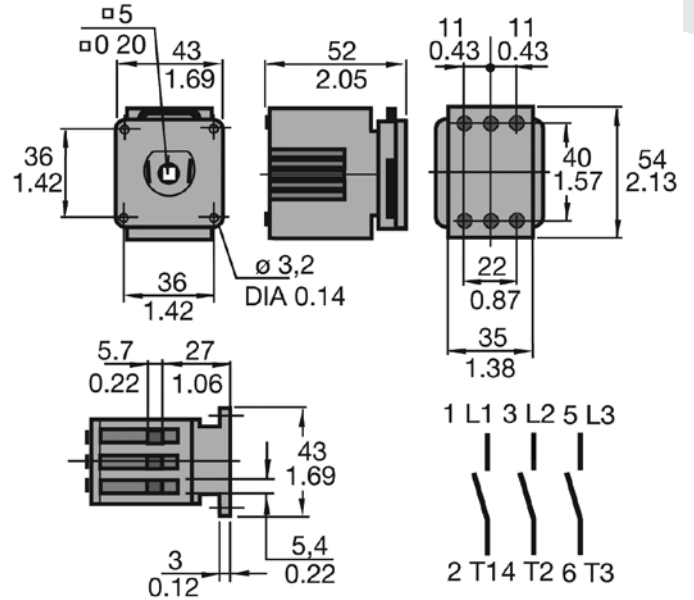

IEC Non-Fusible Disconnect Switches

M163, M253, M403, Front operated

M163DM, M253DM, M403DM

M633-M803, Front operated

M633DM, M803DM