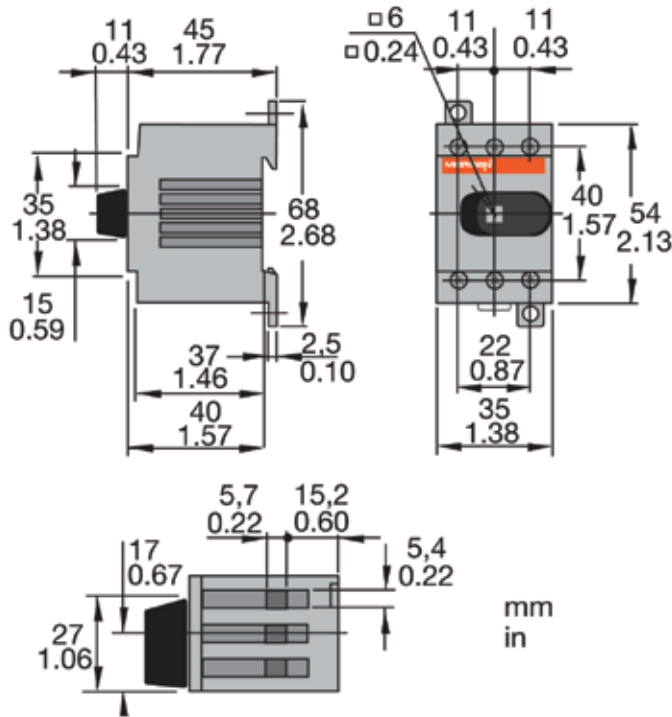

IEC Non-Fusible Disconnect Switches

M163, M253, M403, Front operated

M163DM, M253DM, M403DM

M633-M803, Front operated

M633DM, M803DM