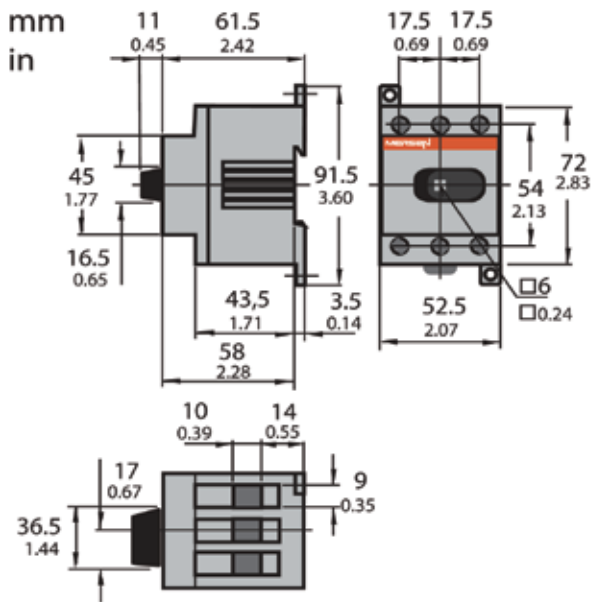

IEC Non-Fusible Disconnect Switches

M163, M253, M403, Front operated

M163DM, M253DM, M403DM

M633-M803, Front operated

M633DM, M803DM