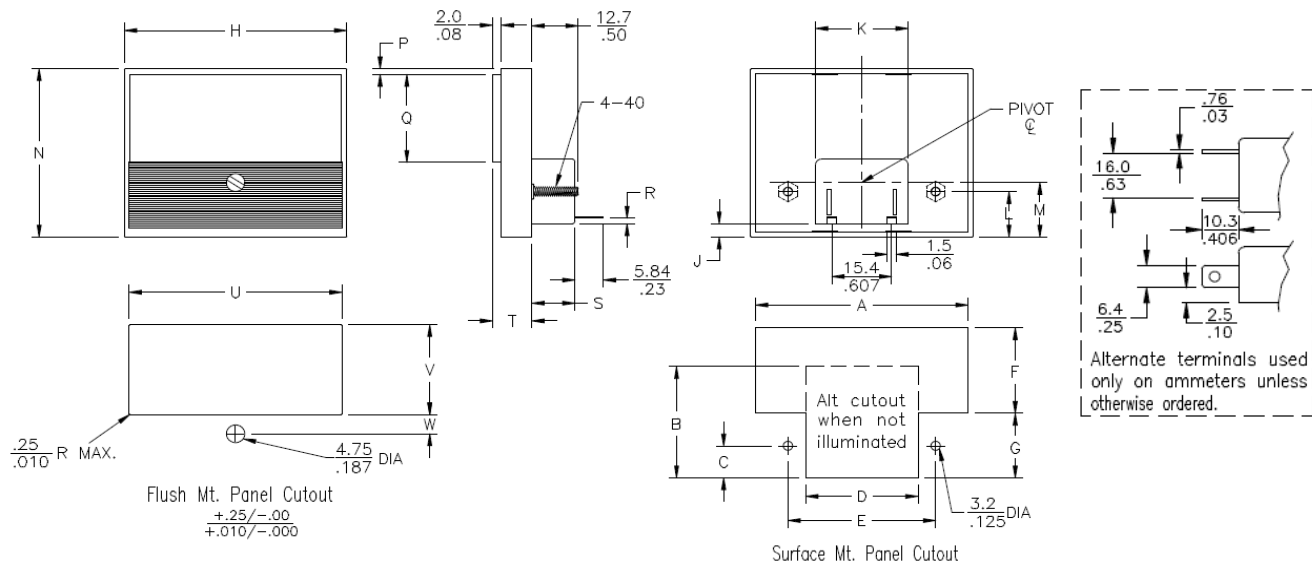

Outline Drawing - MAS Series

Dimensional Data - MAS Series

		A	B	C	D	E	F	G	H	J	K	L	M	N	P	Q	R	S	T	U	V	W
1MAS	mm	54.86	32.00	8.89	28.57	38.10	22.66	18.03	57.4	3.51	23.88	12.2	14.55	45.0	1.52	23.49	1.27	12.7	10.2	54.61	23.75	5.26
	In.	2.160	1.260	.350	1.125	1.500	.892	.710	2.26	.138	.940	.480	.573	1.77	.060	.925	.050	.500	.400	2.150	.935	.207
2MAS	mm	73.41	36.96	8.89	41.27	50.80	31.24	18.03	76.4	5.71	23.88	14.5	16.76	58.2	1.52	32.00	1.27	12.2	10.7	73.79	32.26	7.75
	In.	2.890	1.455	.350	1.625	2.000	1.230	.692	3.01	.225	.940	.570	.660	2.29	.060	1.260	.050	.480	.420	2.905	1.270	.305
3MAS	mm	90.93	43.43	14.83	53.97	63.50	39.12	30.74	94.7	8.23	23.88	16.9	19.28	73.7	1.80	40.26	1.27	11.9	10.9	91.44	40.51	12.10
	In.	3.580	1.710	.584	2.125	2.500	1.540	1.210	3.73	.324	.940	.665	.759	2.90	.070	1.585	.050	.470	.430	3.600	1.595	.476

Available Options

Suffix	Option	MAS
C	Clear or Colored Covers	●
CP	Custom Pointers	●
CD	Custom Dials	●
DD	Opaque Dials	●
KW	Internal Illumination	●
SP	Skin Pak	●
U	Unit Boxing	●
X	Heavy Duty Electrical Terminals	●
Z	Rear Zero Adjust	●

How to Order

Please refer to the MAS Catalog. Mention any options you would like to add to your meter.

Panel Meter Sales Contact Information

Toll Free 800-638-3771
meters@jewellinstruments.com