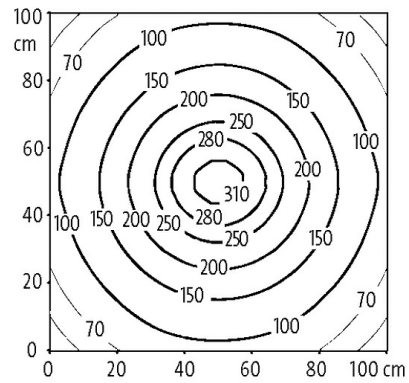

Modlight Illumix Slim Line 4W

LED machine lamp, IP54, 24VDC, M8 connection

Modlight Illumix Slim Line
4 W

Illustration

stay connected

Light mounting: 100 cm
 Em: 77 lx Emax: 102 lx Emin: 50 lx

Light mounting: 50 cm
 Em: 146 lx Emax: 328 lx Emin: 50 lx

Product may differ from Image

Approvals

General data

Relative humidity	5...95%
Protection	IP54
Safety class	III
Mounting method	rotatable
Screw head-Ø	max. 12 mm/M5
Dimensions H×W×D	34×218×24 mm (1.34×8.58×0.94 in)
Temperature range	-30...+50 °C
Material (housing)	Anodized aluminum
Material (light cover)	Diffuse polystyrene (PS)
Installation altitude	Operation up to 2 000 m
Vibration stress	2...9 Hz/10 mm; 9...200 Hz/3 g
Shock load	50 g, 11 ms

Technical Data

Operating voltage	24 V DC (21.6...27.6 V DC)
Input current	4 W
Connection	M8 (male)
No. of poles	4-pole
Coding	A-coded
Light color	Daylight white, approx. 5500 K
Color reproduction (Ra)	> 80
Luminaire light current	approx. 420 lm
Luminaire light yield	approx. 105 lm/W
Lighting angle	> 120°