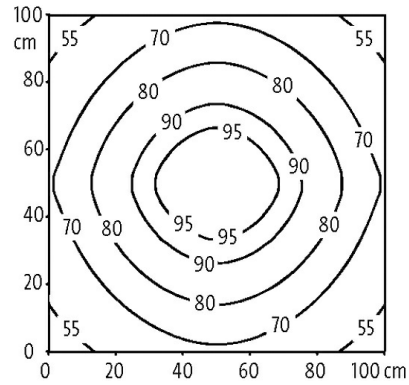

Modlight Illumix Slim Line 4W

LED machine lamp, IP54, 24VDC, M8 connection

Modlight Illumix Slim Line
4 W

Illustration

stay connected

Light mounting: 100 cm
 Em: 77 lx Emax: 102 lx Emin: 50 lx

Light mounting: 50 cm
 Em: 146 lx Emax: 328 lx Emin: 50 lx

Product may differ from Image

Approvals

General data

Relative humidity	5...95%
Protection	IP54
Safety class	III
Mounting method	rotatable
Screw head-Ø	max. 12 mm/M5
Dimensions H×W×D	34×218×24 mm (1.34×8.58×0.94 in)
Temperature range	-30...+50 °C
Material (housing)	Anodized aluminum
Material (light cover)	Diffuse polystyrene (PS)
Installation altitude	Operation up to 2 000 m
Vibration stress	2...9 Hz/10 mm; 9...200 Hz/3 g
Shock load	50 g, 11 ms

Technical Data

Operating voltage	24 V DC (21.6...27.6 V DC)
Input current	4 W
Connection	M8 (male)
No. of poles	4-pole
Coding	A-coded
Light color	Daylight white, approx. 5500 K
Color reproduction (Ra)	> 80
Luminaire light current	approx. 420 lm
Luminaire light yield	approx. 105 lm/W
Lighting angle	> 120°