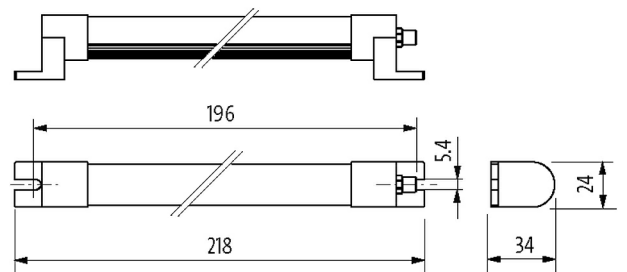

Modlight Illumix Slim Line 4W

LED machine lamp, IP54, 24VDC, M8 connection

Modlight Illumix Slim Line
4 W

Illustration

stay connected

Light mounting: 100 cm
 Em: 77 lx Emax: 102 lx Emin: 50 lx

Light mounting: 50 cm
 Em: 146 lx Emax: 328 lx Emin: 50 lx

Product may differ from Image

Approvals

General data

Relative humidity	5...95%
Protection	IP54
Safety class	III
Mounting method	rotatable
Screw head-Ø	max. 12 mm/M5
Dimensions H×W×D	34×218×24 mm (1.34×8.58×0.94 in)
Temperature range	-30...+50 °C
Material (housing)	Anodized aluminum
Material (light cover)	Diffuse polystyrene (PS)
Installation altitude	Operation up to 2 000 m
Vibration stress	2...9 Hz/10 mm; 9...200 Hz/3 g
Shock load	50 g, 11 ms

Technical Data

Operating voltage	24 V DC (21.6...27.6 V DC)
Input current	4 W
Connection	M8 (male)
No. of poles	4-pole
Coding	A-coded
Light color	Daylight white, approx. 5500 K
Color reproduction (Ra)	> 80
Luminaire light current	approx. 420 lm
Luminaire light yield	approx. 105 lm/W
Lighting angle	> 120°

Commercial data

country of origin	DE
customs tariff number	94054039
EAN	4048879670739
eClass	27110306
Packaging unit	1