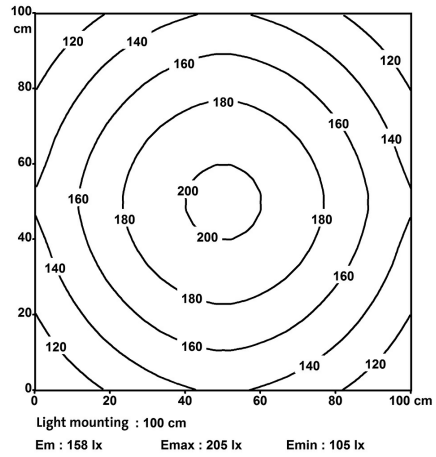

stay connected

Product may differ from Image

Approvals