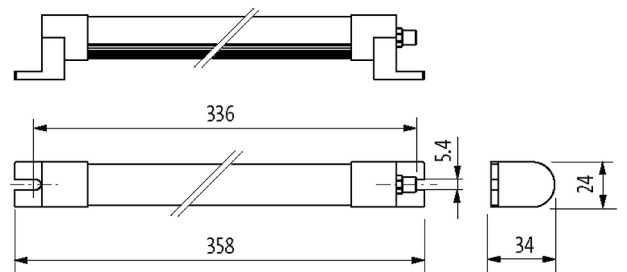

stay connected

Product may differ from Image

Approvals