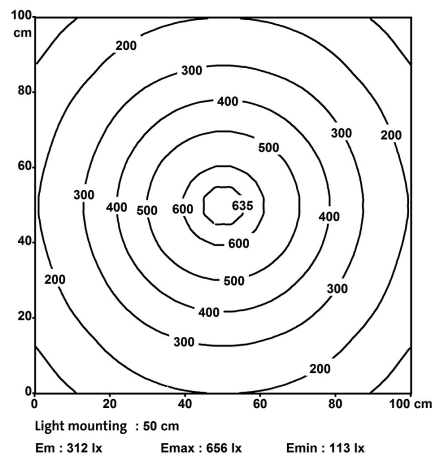

stay connected

Product may differ from Image

Approvals