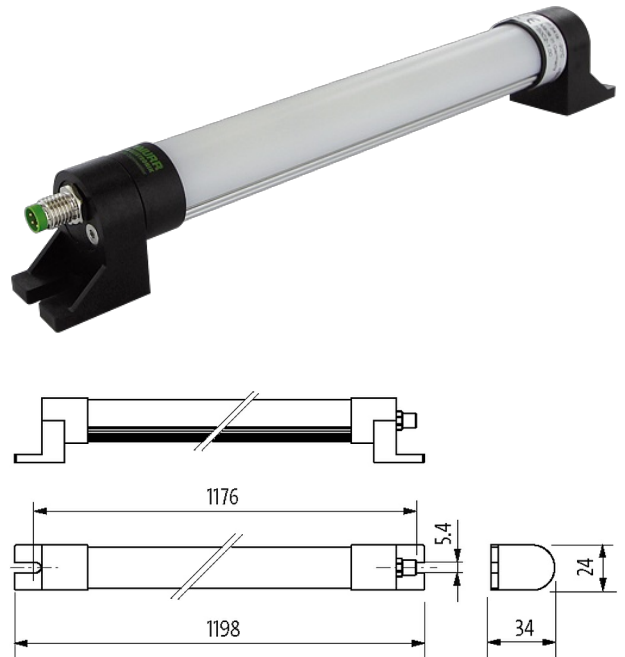

## Modlight Illumix Slim Line 32W

LED machine lamp, IP54, 24VDC, M8 connection

Modlight Illumix Slim Line  
32 W

### Illustration

Product may differ from Image

### General data

Relative humidity	5...95%
Protection	IP54
Safety class	III
Mounting method	rotatable
Screw head-Ø	max. 12 mm/M5
Dimensions H×W×D	34×1198×24 mm (1.34×47.17×0.94 in)
Temperature range	-30...+50 °C
Material (housing)	Anodized aluminum
Material (light cover)	Diffuse polystyrene (PS)
Installation altitude	Operation up to 2 000 m
Vibration stress	2...9 Hz/10 mm; 9...200 Hz/3 g
Shock load	50 g, 11 ms

### Technical Data

Operating voltage	24 V DC (21.6...27.6 V DC)
Input current	32 W

Connection	M8 (male)
No. of poles	4-pole
Coding	A-coded
Light color	Daylight white, approx. 5500 K
Color reproduction (Ra)	> 80
Luminaire light current	approx. 3360 lm
Luminaire light yield	approx. 105 lm/W
Lighting angle	> 120°