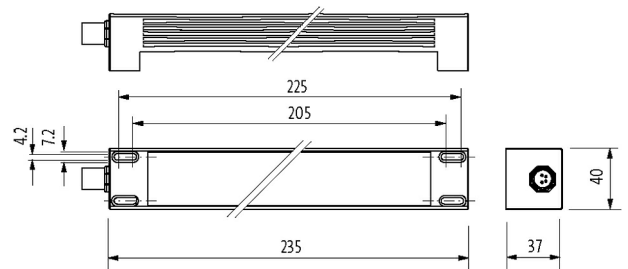

Modlight Illumix Classic Line 6W

LED machine lamp, IP67, 24VDC, M12 connection

Modlight Illumix Classic Line
6 W

Illustration

Product may differ from Image

Approvals

General data

Relative humidity	5...95%
Protection	IP67
Safety class	III
Mounting method	rotatable
Screw head-Ø	max. 12 mm/M5
Dimensions H×W×D	37×235×40 mm (1.46×9.25×1.57 in)
Temperature range	-30...+50 °C
Material (housing)	Anodized aluminum
Material (light cover)	diffuse single-pane safety glass (ESG), 4 mm
Installation altitude	Operation up to 2 000 m
Vibration stress	2...9 Hz/10 mm; 9...200 Hz/3 g
Shock load	50 g, 11 ms

Technical Data

Operating voltage	24 V DC (21.6...27.6 V DC)
Input current	6 W
Connection	M12 (male)

No. of poles	4-pole
Coding	A-coded
Light color	Daylight white, approx. 5500 K
Color reproduction (Ra)	> 80
Luminaire light current	approx. 630 lm
Luminaire light yield	approx. 105 lm/W
Lighting angle	> 120°