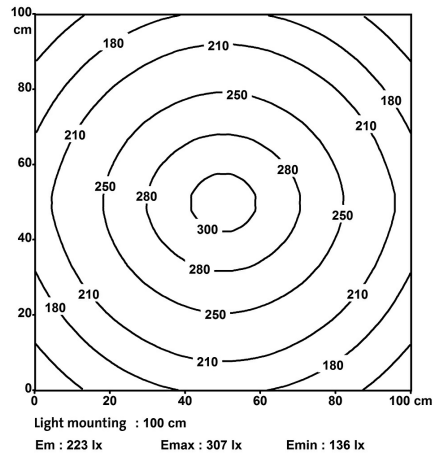

stay connected

Product may differ from Image

Approvals