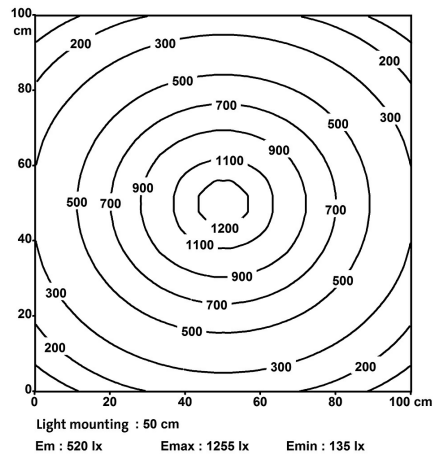

stay connected

Product may differ from Image

Approvals