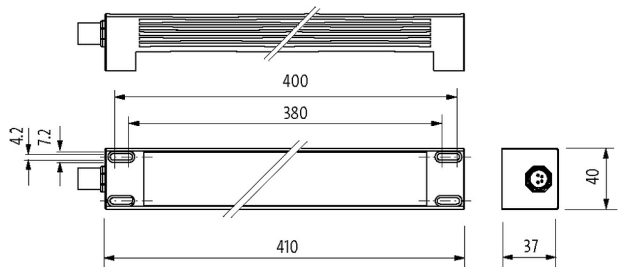

stay connected

Product may differ from Image

Approvals