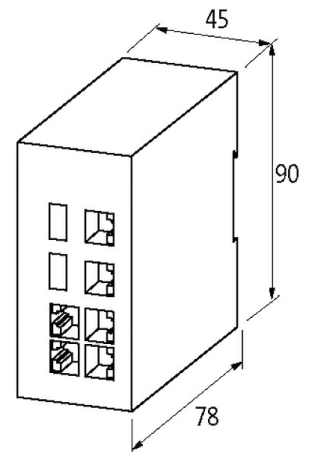

### Illustration

Product may differ from Image

### General data

Protection	IP50
Housing	Metal black
Mounting method	DIN-rail mountable TH35 (EN 60715)
Temperature range	-10...+70 °C (storage temperature -40...+85 °C)
Dimensions H×W×D	90×45.2×78 mm