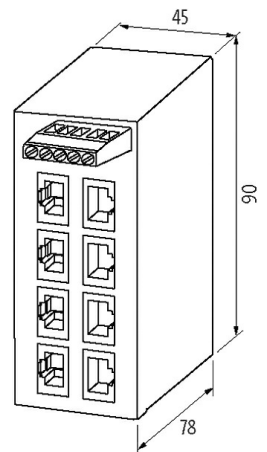

TREE 8TX Eco Gigabit Unmanaged Switch

8 port Gigabit unmanaged Switch

Connection cables are in the online shop under "Connection Technology".

Illustration

Product may differ from Image

Approvals

Connections

Fieldbus	8 × RJ45
Supply	Screw plug-in terminal: 0.2...1.5 mm²

General data

Protection	IP20
Housing	Black plastic
Mounting method	DIN-rail mountable TH35 (EN 60715)
Temperature range	0...+60 °C (storage temperature -10...+70 °C)
Dimensions H×W×D	90×45.2×78 mm