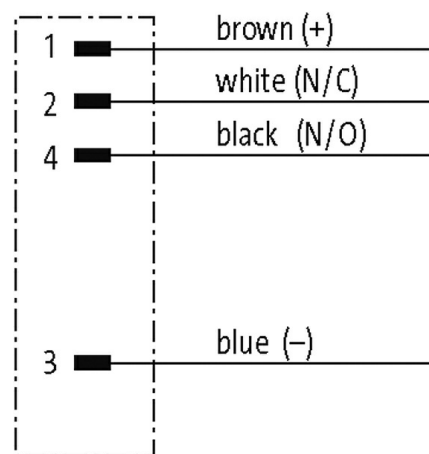

M8 MALE FLANGE PLUG FRONT MOUNT

PP wires 4x0.25 0.2m

Flange male
M8, 4-pole
Front mounting
with multi-strand wire

Illustration

Product may differ from Image

Approvals

**Form**

Form 08562

General data

Temperature range -25...+85 °C

Cables

Cable number 969

No./diameter of wires 4 x 0.25 mm²

Wire isolation PP (br, bk, bl, wh)

Outer Ø 1.1 mm ±5%

Temperature range (fixed) -40...+90 °C

Temperature range (mobile) -25...+90 °C

Bend radius (fixed) 5 x outer Ø

Technical Data

Operating voltage max. 50 V AC/60 V DC

Rated surge voltage 0.8 kV

Operating current per contact max. 4 A

Locking of ports Screw thread (M8x1 mm) recommended torque 0.4 Nm, self-securing