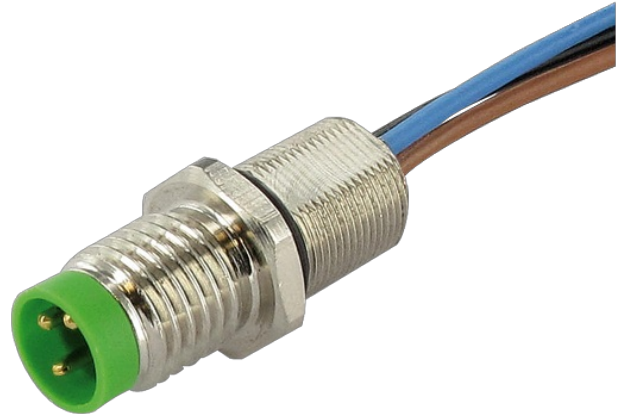

M8 MALE FLANGE PLUG FRONT MOUNT

PP wires 4x0.25 0.2m

Flange male
M8, 4-pole
Front mounting
with multi-strand wire

Illustration

Product may differ from Image

Approvals

**Form**

Form 08562

General data

Temperature range -25...+85 °C

Cables

Cable number 969

No./diameter of wires 4 x 0.25 mm²

Wire isolation PP (br, bk, bl, wh)

Outer Ø 1.1 mm ±5%

Temperature range (fixed) -40...+90 °C

Temperature range (mobile) -25...+90 °C

Bend radius (fixed) 5 x outer Ø

Technical Data

Operating voltage max. 50 V AC/60 V DC

Rated surge voltage 0.8 kV

Operating current per contact max. 4 A

Locking of ports Screw thread (M8x1 mm) recommended torque 0.4 Nm, self-securing

Protection IP67 inserted and tightened (EN 60529)

Protection NEMA 3, 4, 6P (UL 50E)

Commercial data

country of origin DE

customs tariff number 85444290

EAN 4048879434997

eClass 27279220

Packaging unit 1