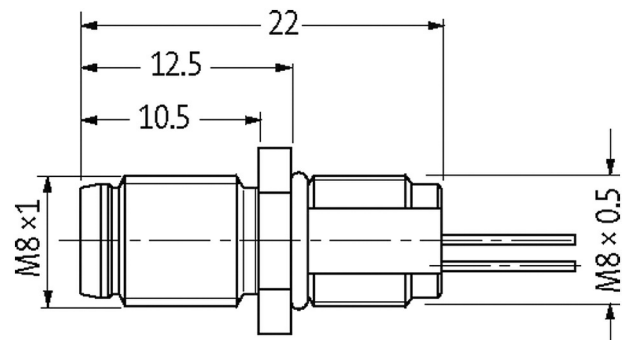

M8 MALE FLANGE PLUG FRONT MOUNT

PP wires 4x0.25 0.2m

Flange male
M8, 4-pole
Front mounting
with multi-strand wire

Illustration

Product may differ from Image

Approvals

**Form**

Form 08562

General data

Temperature range -25...+85 °C

Cables

Cable number 969

No./diameter of wires 4 x 0.25 mm²

Wire isolation PP (br, bk, bl, wh)

Outer Ø 1.1 mm ±5%

Temperature range (fixed) -40...+90 °C

Temperature range (mobile) -25...+90 °C

Bend radius (fixed) 5 x outer Ø

Technical Data

Operating voltage max. 50 V AC/60 V DC

Rated surge voltage 0.8 kV

Operating current per contact max. 4 A

Locking of ports Screw thread (M8x1 mm) recommended torque 0.4 Nm, self-securing

Protection IP67 inserted and tightened (EN 60529)

Protection NEMA 3, 4, 6P (UL 50E)

Commercial data

country of origin DE

customs tariff number 85444290

EAN 4048879434997

eClass 27279220

Packaging unit 1