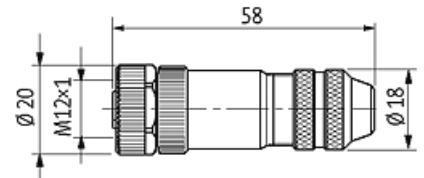

Protection	IP67 inserted and tightened (EN 60529)
Housing	Brass, nickel plated

Commercial data

country of origin	DE
customs tariff number	85366990
EAN	4048879195294
eClass	27279221
Packaging unit	1

Sketch

Product may differ from Image