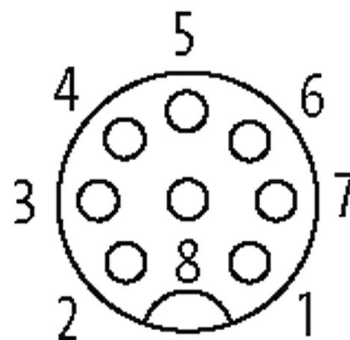

M12 FEMALE 0° SHIELDED WIREABLE SCREW TERM.8-pol. max.0.5mm² 6-8mm

Female straight

M12, 8-pole

shielded

Sealing range (cable Ø): 6...8 mm

Illustration

Female

Product may differ from Image

Approvals**Form**

Form 17361

General data

Temperature range -40...+85 °C

Technical Data

Operating voltage max. 30 V AC/DC

Operating current per contact max. 2 A

Connection cross section max. 0.5 mm²

Sealing range (cable Ø) 6...8 mm

Protection	IP67 inserted and tightened (EN 60529)
Housing	Brass, nickel plated

Commercial data

country of origin	DE
customs tariff number	85366990
EAN	4048879195294
eClass	27279221
Packaging unit	1