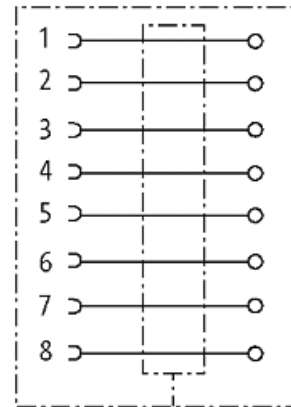

M12 FEMALE 0° SHIELDED WIREABLE SCREW TERM.8-pol. max.0.5mm² 6-8mm

Female straight

M12, 8-pole

shielded

Sealing range (cable Ø): 6...8 mm

Illustration

Female

Product may differ from Image

Approvals**Form**

Form 17361

General data

Temperature range -40...+85 °C

Technical Data

Operating voltage max. 30 V AC/DC

Operating current per contact max. 2 A

Connection cross section max. 0.5 mm²

Sealing range (cable Ø) 6...8 mm

Protection	IP67 inserted and tightened (EN 60529)
Housing	Brass, nickel plated

Commercial data

country of origin	DE
customs tariff number	85366990
EAN	4048879195294
eClass	27279221
Packaging unit	1

Sketch

Product may differ from Image