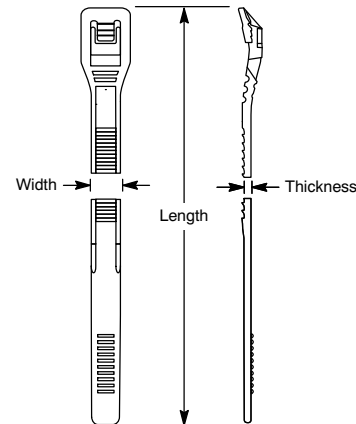

WT-03

Color Code Chart

0	UV Black	9	Natural

50 lb. Cobra Low Profile

NTE Type No.	Length	Width	Thickness	Max. Bundle Dia. (Note 3)	Mil Spec	Qty. per Bag	Diag No.
04-0750LPx	7.5 / 190.5	.176 / 4.470	.053 / 1.346	1.750 / 44.45	MS3367-23	100	WT-03
04-1150LPx	11.3 / 288.2	.176 / 4.470	.053 / 1.346	3.060 / 77.78	MS3367-23	100	WT-03
04-1450LPx	14.6 / 372.1	.176 / 4.470	.053 / 1.346	4.060 / 103.18	MS3367-23	100	WT-03

120 lb. Cobra Low Profile

NTE Type No.	Length	Width	Thickness	Max. Bundle Dia. (Note 3)	Mil Spec	Qty. per Bag	Diag No.
04-14120LPx	16.0 / 406.4	.300 / 7.620	.075 / 1.905	4.060 / 103.18	N/A	100	WT-03

Note 1. Replace "x" in device number with corresponding color code from the "Color Code Chart".

Note 2. Dimensions are listed as "inch / millimeter".

Note 3. "Max. Bundle Dia." is defined as the maximum bundle diameter achieved after insertion for 3 "clicks" due to having a 3 tooth pawl.