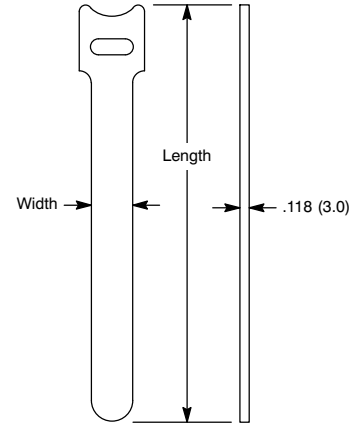

WT-07

Color Code Chart

0	Black	5	Green
2	Red	6	Blue
4	Yellow	MC	Multi-Color

33 lb. Hook & Loop

NTE Type No.	Length (in. / mm)	Width (in. / mm)	Max. Bundle Dia. (in. / mm)	Qty. per Bag	Diag No.
04-0533HLxx	4.92 / 125.0	.470 / 12.0	1.180 / 30.0	10	WT-07

40 lb. Hook & Loop

NTE Type No.	Length (in. / mm)	Width (in. / mm)	Max. Bundle Dia. (in. / mm)	Qty. per Bag	Diag No.
04-0640HLxx	5.91 / 150.0	.470 / 12.0	1.380 / 35.0	10	WT-07
04-0840HLxx	7.87 / 200.0	.470 / 12.0	1.770 / 45.0	10	WT-07
04-1040HLxx	9.45 / 240.0	.510 / 13.0	2.360 / 60.0	10	WT-07

Note 1. Replace "x" or "xx" in device number with corresponding color code from the "Color Code Chart".