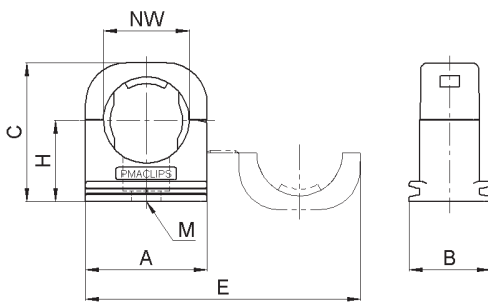

Conduit Clip
one-piece with safety lid

BEH-0

PMA Ex eb Non Metallic System

Dimensions

Features

- Made of dissipative PA12
- Prevents electrostatic charging
- For indoor and outdoor applications
- High system connection strengths
- Easy installation
- Very good chemical properties

Certification & Standards

Approved to:	IEC EN 60079-0, 60079-7, 60079-31
EC TYPE Examination	ATEX: SEV 15 ATEX 0121X
Certificate:	IECEX: IECEX SEV15.0009X Ex eb IIC Gb Ex tb IIIC Db
Temperature:	-5°C to +85°C Sizes 02-03 (NW10-12) -20°C to +85°C Sizes 04-08 (NW17-48)
IP protection:	IP68

order no.	conduit size	dimensions in mm (nom.)						weight	packing unit
	NW	A	B	C	H	E	M	kg/100 pcs	PU/pcs
BEH02	10	20.5	20.0	24.5	15.5	47.5	M5	0.4	1
BEH03	12	24.0	20.0	27.0	16.5	54.5	M5	0.6	1
BEH04	17	30.0	20.0	34.0	20.0	68.0	M6	0.8	1
BEH05	23	38.5	20.0	42.0	24.0	85.0	M6	1.1	1
BEH06	29	45.5	20.0	48.0	27.0	99.0	M6	1.5	10
BEH07	36	55.5	20.0	56.0	31.0	119.0	M6	1.9	10
BEH08	48	67.5	20.0	68.0	37.0	143.0	M6	2.6	10

properties	unit	value	test method
Mechanical properties			
Stress-E-module	N/mm ²	350	ISO 527
Tensile strength	N/mm ²	35	ISO 527
Notched bar impact test	kJ/m ²	9 (-30°C)	ISO 179/2-1eA
Impact strength	kJ/m ²	> 7 (85°C)	EN 60079-0
	kJ/m ²	> 7 (-20°C)	EN 60079-0
Thermal properties			
For use in hazardous locations:			
Temperature range sizes 02-03	°C	-05 ... +85	EN 60079-0
Temperature range sizes 04-08	°C	-20 ... +85	EN 60079-0
General:		-50 ... +95	
Fire safety characteristics			
Application approvals			
Electrical properties			
Specific surface resistivity	Ω	< 10 ⁷	ASTM D257
Chemical properties			
Please refer to catalogue			
Environmental properties			
RoHS and REACH compliant		yes	EU Directive 2011/65/EU EU Directive 1907/2006/EC
Weathering resistance			
Weathering (UV/humidity) for black colour		very good	
Content of delivery			
System support			
Mounting indication			
Mounting			
		Dismounting	
		<p>Can be re-opened with a screwdriver</p>	