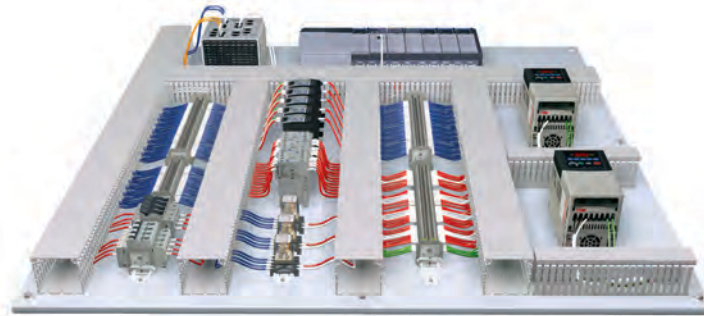

### Features and Benefits – Panduit® PanelMax™ DIN Rail Wiring Duct

Conventional Wiring Duct Panel Layout:

DIN Rail Wiring Duct Panel Layout with 30% Space Savings:

Panduit® PanelMax™ DIN Rail Wiring Duct positions DIN rail and components off the panel directly above an integrated wire management channel for a 30%+ smaller footprint to the panel layout.