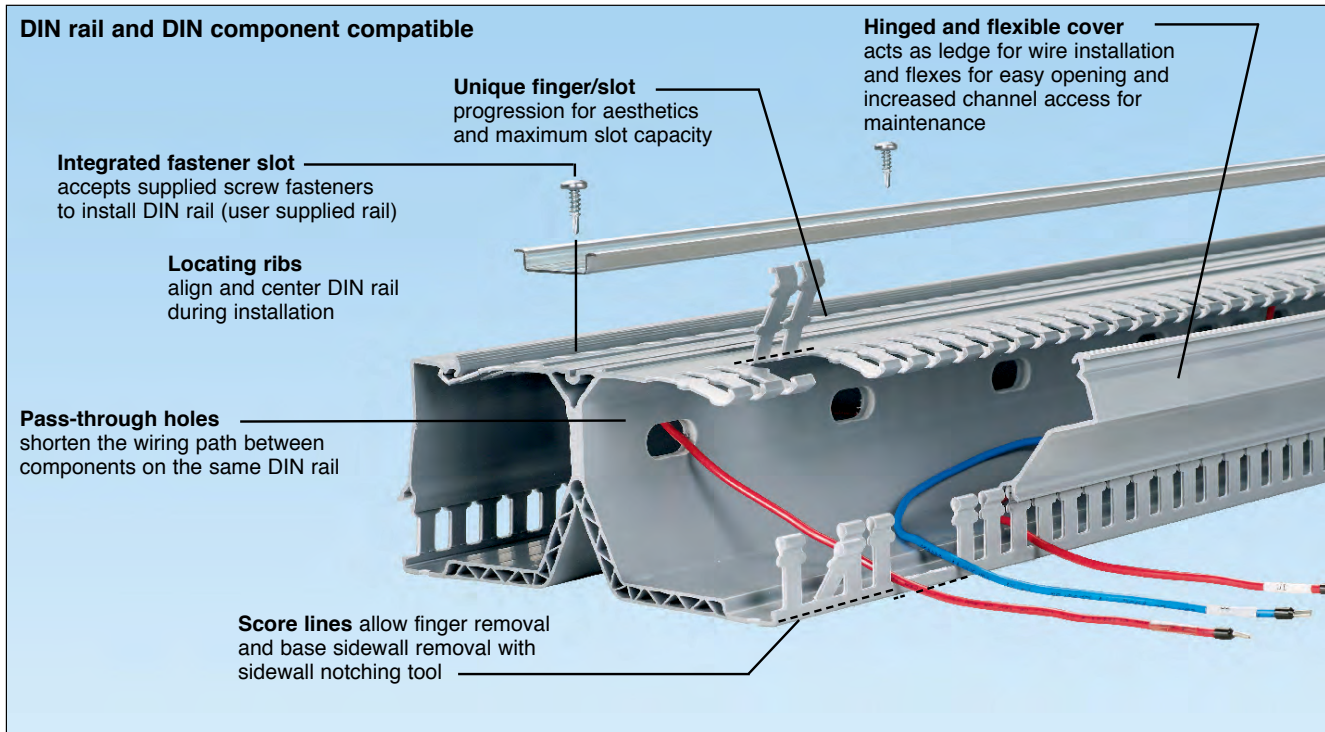

### Features and Benefits – Panduit® PanelMax™ DIN Rail Wiring Duct

Conventional Wiring Duct Panel Layout:

DIN Rail Wiring Duct Panel Layout with 30% Space Savings:

Panduit® PanelMax™ DIN Rail Wiring Duct positions DIN rail and components off the panel directly above an integrated wire management channel for a 30%+ smaller footprint to the panel layout.