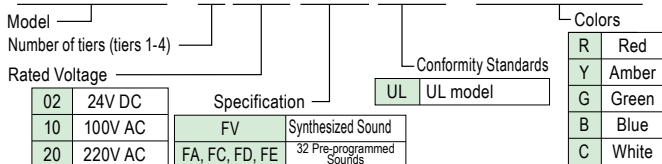

Model Code

LKEH-402FVUL-RYGB

Optional Parts

For details, see pages 182 to 187.

Optional Parts	Model
Wallmount Bracket	SZ-023
Wallmount Bracket	SZ-008
SD card (2GB)	SDV-2GP

1. The following custom specifications are available.
2. PNP open corrector specifications

From Top to Bottom