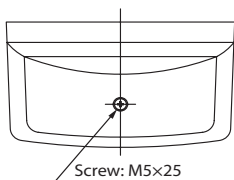

SZ-008

SZ-023

Model	Material	Compatible Models
SZ-017	ADC12	LME, RUP
SZ-018	PBT/ABS	LU7, LME, LHE
SZ-028		
SZ-020	ABS	LU5, LU7, LME, LMS, RUP, LC, LCS, LE, LES-A
SZ-021		
SZ-007	Electro Galvanized Steel	LU7, LHE-A, Pitch for ø50, ø70, ø120, ø140 and 74mm <sup>2</sup>
SZ-008		
SZ-023	Bracket: Steel Bracket Cover: ABS	Pitch for ø50, ø70, ø120, ø140, and 74mm <sup>2</sup>
SZ-012	SPHC	LCE, LCS, LE, LES, LME, ME, MP
SZ-013		