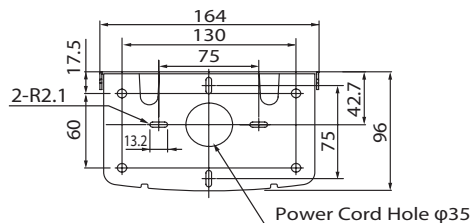

SZ-008

SZ-023

Model	Material	Compatible Models
SZ-017	ADC12	LME, RUP
SZ-018	PBT/ABS	LU7, LME, LHE
SZ-028		
SZ-020	ABS	LU5, LU7, LME, LMS, RUP, LC, LCS, LE, LES-A
SZ-021		
SZ-007	Electro Galvanized Steel	LU7, LHE-A, Pitch for ø50, ø70, ø120, ø140 and 74mm <sup>2</sup>
SZ-008		
SZ-023	Bracket: Steel Bracket Cover: ABS	Pitch for ø50, ø70, ø120, ø140, and 74mm <sup>2</sup>
SZ-012	SPHC	LCE, LCS, LE, LES, LME, ME, MP
SZ-013		