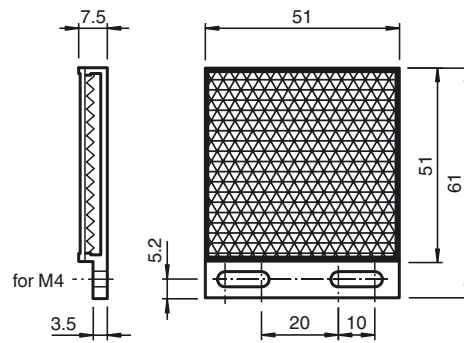

Dimensions

Model Number

REF-H50

Reflector, rectangular 51 mm x 61 mm,
mounting holes, fixing strap

Features

- Mounting holes for simple installation

Technical data

General specifications

Construction type rectangular

Ambient conditions

Ambient temperature -20 ... 60 °C (-4 ... 140 °F)

Mechanical specifications

Material PMMA/ABS

Dimensions 51 mm x 61 mm x 7.5 mm

Mounting mounting holes