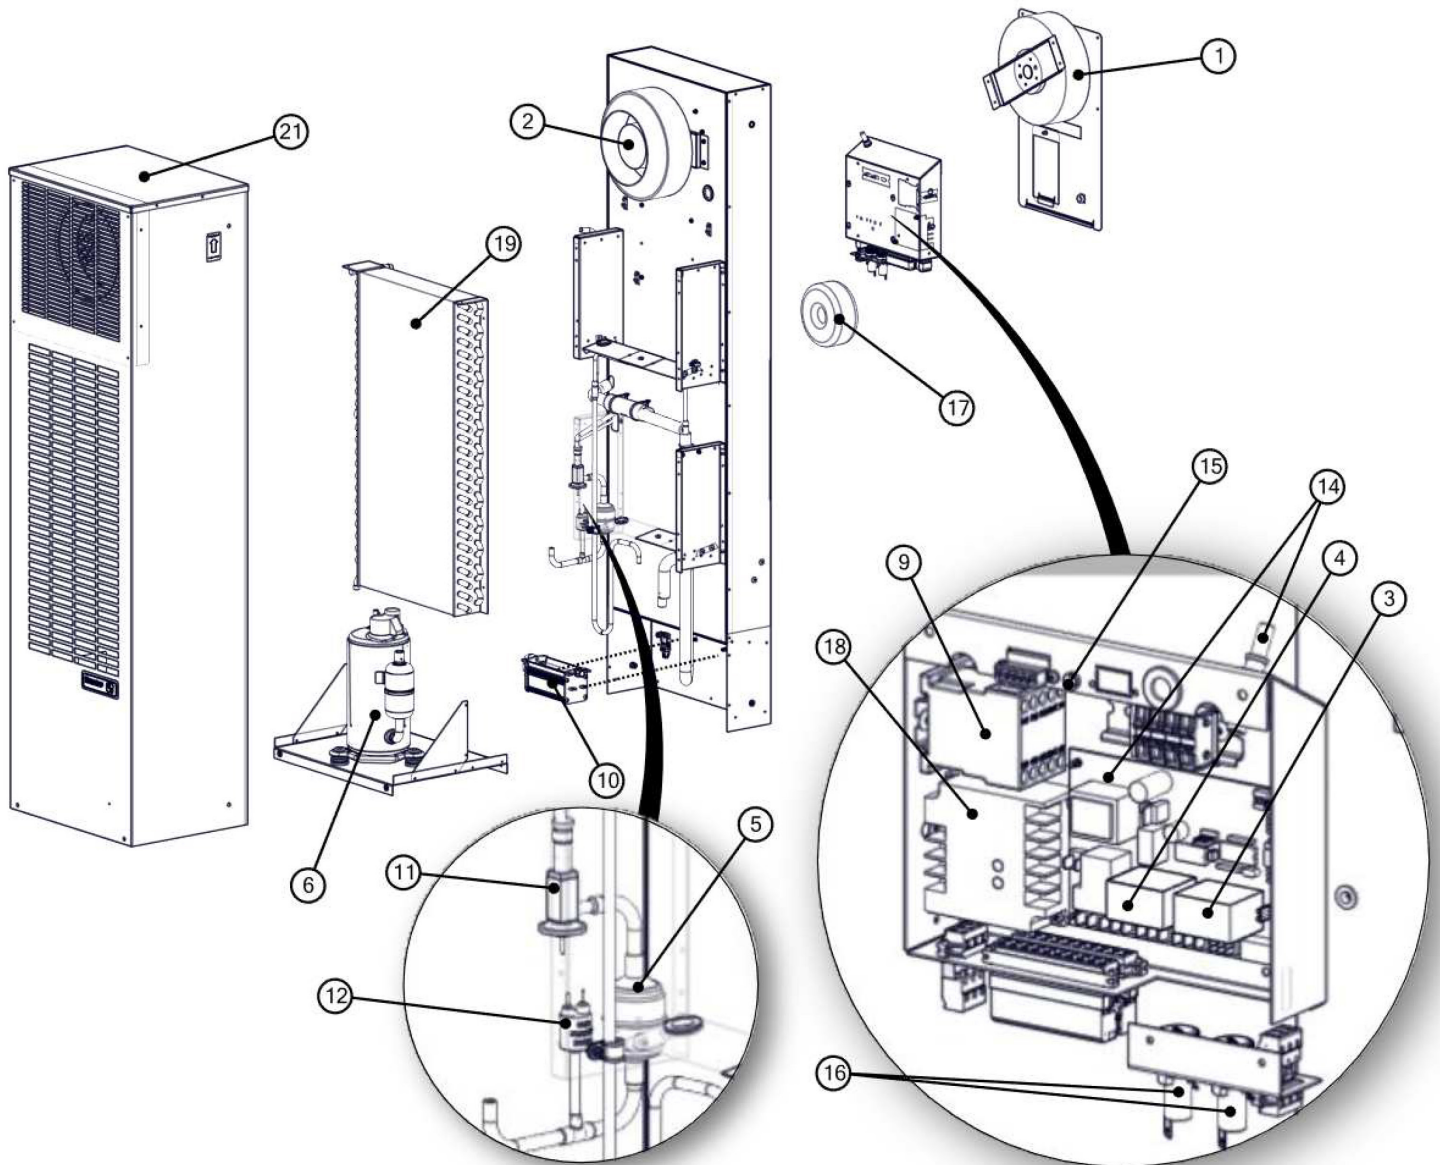

## Items Not Shown

- 7 Start Components (115/230V)
- 8 Compressor Sump Heater
- 13 Pressure Head Control DTS 3265/85
- 20 Access Pack

SERVICE, REPAIRS, SPARE PARTS, RMA'S