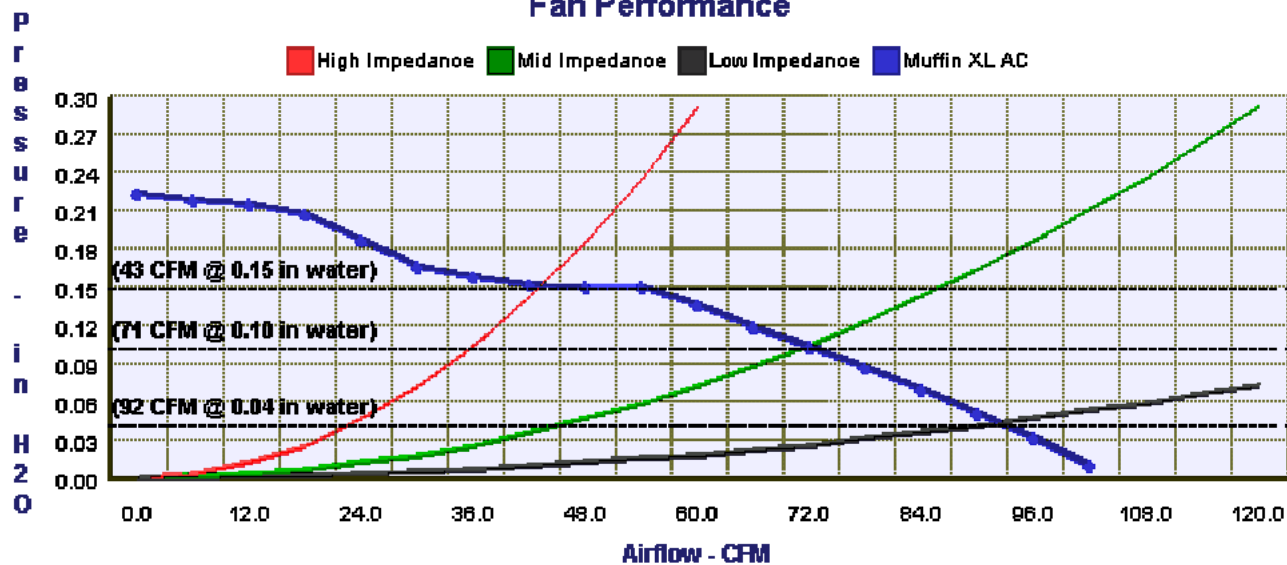

Muffin XL AC - MX3A3 - 028324

(Family) (Model) (Part Number)

Electrical Specifications

Rated Voltage:	230 VAC
AC Frequency:	60 Hz
Power Supply:	16.0 Watts
Line Current:	0.09 Amps
Locked Rotor Current	0.14 Amps
Nominal Speed:	3100 RPM

Mechanical Specifications

Dimensions:	4.72in x 1.50in
Weight	21.0 oz
Max Airflow @ 0 in H ₂ O	105.0 CFM
Max Pressure @ 0 CFM	0.223 in H ₂ O
Noise	47.6 dBA

Fan Performance

Comair Rotron, Inc.
Phone: 619.651.2000
sales@comairrotron.com