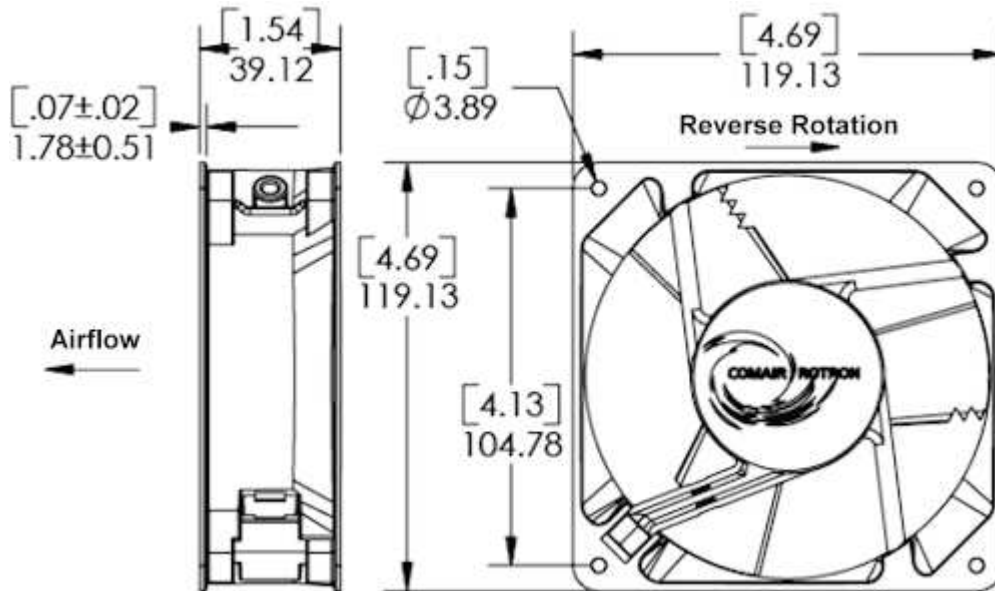

Mechanical Drawing

Options

Part Number	Model Number	Bearing Type	Fan Rotation	Termination	In-Stock (Click 'Yes' for current stock)
☐ 028421	MX3B1	Ball	Normal	0.120 Terminals	No
☐ 031000	MX3B2	Ball	Normal	Leads	No
☐ 028423	MX3B3	Ball	Reverse	0.120 Terminals	No
☐ 030913	MX3B4	Ball	Reverse	Leads	No
☐ 028326	MX3A1	Sleeve	Normal	0.120 Terminals	No
☒ 028324	MX3A3	Sleeve	Reverse	0.120 Terminals	No
☐ 031003	MX3A4	Sleeve	Reverse	Leads	No

Accessories [(Click on part number for detailed drawing.)](#)

☐ **428056**
Plug and Cord

☐ **550440**
Plug and Cord

☐ **550113**
Mounting Clip

☐ **551590**
Filter Assembly
Mounting Bracket   Filter Frame
Filter Element
Fan   Venturi Edge