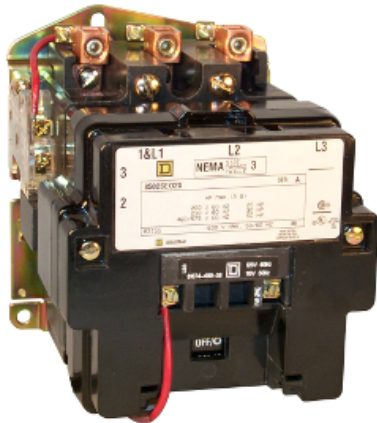

Product data sheet

Characteristics

8502SEO2V03

NEMA Contactor, Type S, nonreversing, Size 3, 90A, 50 HP at 575 VAC, 3 phase, up to 100 kA, 3 pole, 240 VAC coil, open

Product availability : Non-Stock - Not normally stocked in distribution facility

Main

Product Type	Contacteur
Type	8502S
Control Circuit Type	Common control circuit
Control Circuit Voltage	240 V AC 60 Hz 220 V AC 50 Hz
Contacteur Type	Non-reversing
Current Rating	90 A
Number of Poles	3P
Phase	3 phase
Horsepower Rating	25 HP 200 V AC 30 HP 230 V AC 50 HP 460 V AC 50 HP 575 V AC
Maximum Voltage Rating	600 V AC
SCCR	Circuit-breaker 150 A maximum, SCCR: 100 kA at 480 V AC Fuse J 200 A maximum, SCCR: 100 kA at 600 V AC Fuse T 200 A maximum, SCCR: 100 kA at 600 V AC Fuse RK1 200 A maximum, SCCR: 100 kA at 600 V AC Fuse RK5 200 A maximum, SCCR: 100 kA at 600 V AC
Control Units	No control units
Pilot Light	No indicator
Auxiliary Contacts	Without
Control Circuit Fusing	Fuse not supplied
Electrical Connection	Screw clamp terminals
Enclosure Type	Not rated (open device)
Certifications	UL listed file E78351 CCN NLDX CSA

* Price is "List Price" and may be subject to a trade discount – check with your local distributor or retailer for actual price.

NEMA Size	3
Height	7.09 in (180.09 mm)
Depth	6.50 in (165.10 mm)
Width	5.47 in (138.94 mm)