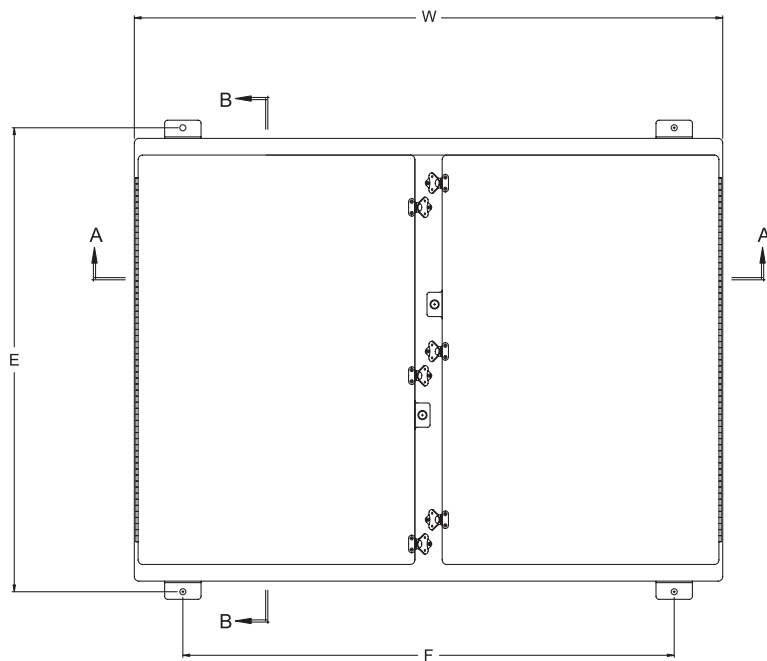

Control Enclosures - ControlTower® Double Door, Wall Mounted

N ControlTower® Double Door, Wall Mounted

DDHWT Type 4X, SS hinged, latched down cover
DDRT Type 3R, SS hinged, latched down cover

SECTION B-B