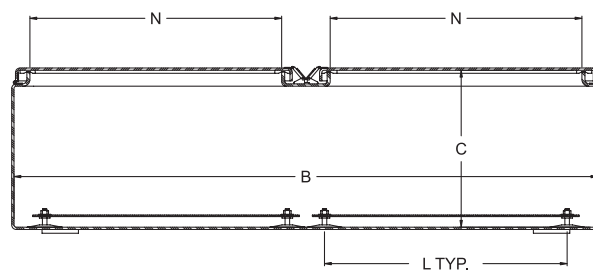

SECTION A-A