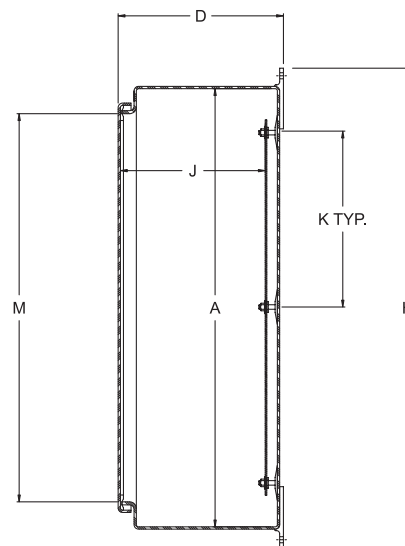

### N ControlTower® Single Door, Free Standing

FS	Type 12, SS hinged, latched down cover
FSHWT	Type 4X, SS hinged, latched down cover
FSFHLWT	Type 4X, fiberglass hinged, through the door latches
FSRT	Type 3R, SS hinged, latched down cover

## N ControlTower® Double Door, Wall Mounted

DDHWT Type 4X, SS hinged, latched down cover  
 DDRT Type 3R, SS hinged, latched down cover

SECTION B-B

SECTION A-A

\*Available as made to order.

All measures are in inches, items in parentheses are in millimeters.

NOTE: Mounting hole dimension is .50 inches.

\*\*Panel ordered separately.