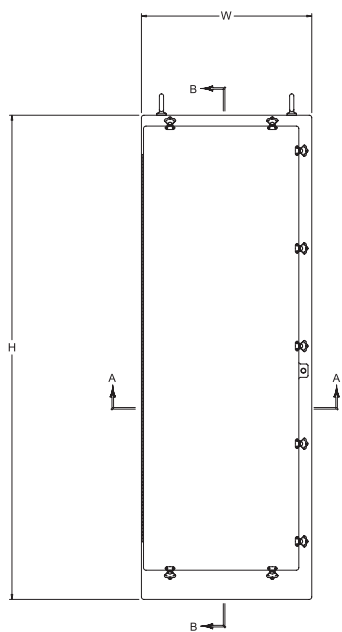

### N ControlTower® Single Door, Free Standing

FS	Type 12, SS hinged, latched down cover
FSHWT	Type 4X, SS hinged, latched down cover
FSFHLWT	Type 4X, fiberglass hinged, through the door latches
FSRT	Type 3R, SS hinged, latched down cover

\*Available as made to order.

All measures are in inches, items in parentheses are in millimeters.

NOTE: Mounting hole dimension is .50 inches.

\*\*Panel ordered separately.