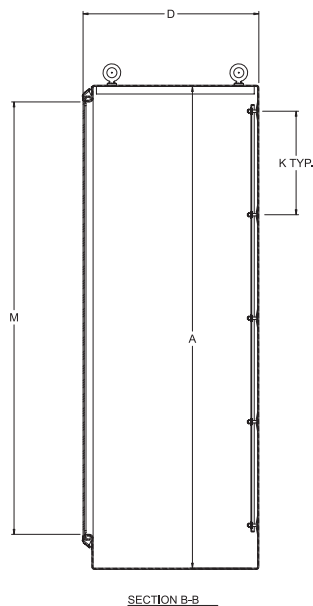

### N ControlTower® Single Door, Free Standing

FS	Type 12, SS hinged, latched down cover
FSHWT	Type 4X, SS hinged, latched down cover
FSFHLWT	Type 4X, fiberglass hinged, through the door latches
FSRT	Type 3R, SS hinged, latched down cover

\*Available as made to order.

All measures are in inches, items in parentheses are in millimeters.

NOTE: Mounting hole dimension is .50 inches.

\*\*Panel ordered separately.