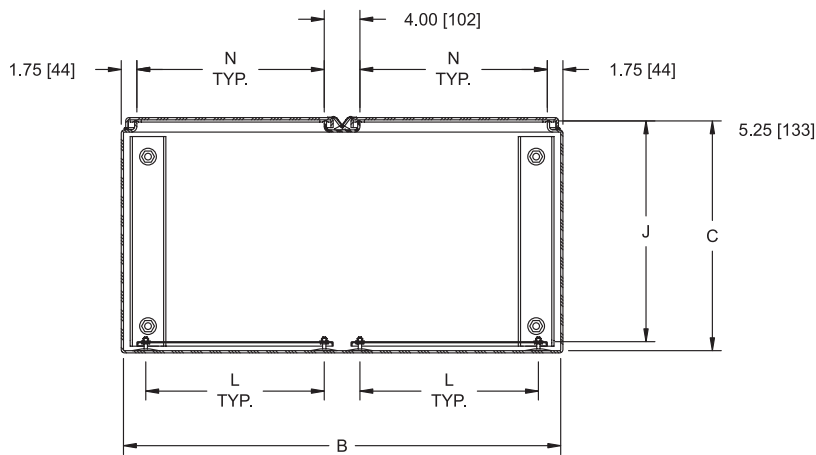

Control Enclosures - ControlTower® Double Door, Free Standing

N ControlTower® Double Door, Free Standing

- FSDD Type 12, SS hinged, latched down cover
- FSDDHWT Type 4X, SS hinged, latched down cover
- FSDDFHLWT Type 4X, fiberglass hinged, through the door latches
- FSDDRT Type 3R, SS hinged, latched down cover