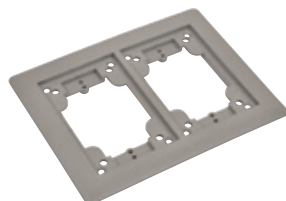

Plate Dimensions

P64-3G-CP

P64-2G-CP-AL

P64 series metallic carpet plates

For 60W series floor boxes

Cat. no.	Number of gangs	Outside dimension (in.)	Material	Std. pkg. qty.	UPC no.
P64-CP	1	4 5/8 x 6 1/8	Brass	4	785991-63140
P64-CP-AL	1	4 5/8 x 6 1/8	Aluminum	4	785991-63141
P64-2G-CP	2	7 5/8 x 6 1/8	Brass	4	785991-63143
P64-2G-CP-AL	2	7 5/8 x 6 1/8	Aluminum	4	785991-63144
P64-3G-CP	3	10 5/8 x 6 1/8	Brass	4	785991-63146
P64-3G-CP-AL	3	10 5/8 x 6 1/8	Aluminum	4	785991-63147

P64P series non-metallic covers and carpet plates

For 60W series floor boxes

P64P-URC-GRY

P64P-URC-BGE

Duplex and GFCI inserts for universal covers

P64P-BP-BLK

P64P series non-metallic covers

Cat. no.	Description	Color	Std. pkg. qty.	UPC no.
P64P-URC-BLK	Universal covers (duplex/GFCI)	Black	4	785991-05651
P64P-URC-GRY	Universal covers (duplex/GFCI)	Gray	4	785991-05652
P64P-URC-BGE	Universal covers (duplex/GFCI)	Beige	4	785991-05650
P64P-BP-BLK	Blank cover	Black	4	785991-05648
P64P-BP-GRY	Blank cover	Gray	4	785991-05649
P64P-BP-BGE	Blank cover	Beige	4	785991-05645

P64P-2G-CP-GRY

P64P series non-metallic carpet plate

Cat. no.	Number of gangs	Description	Finish	Std. pkg. qty.	UPC no.
P64P-CP-BLK	1	Single-gang carpet plate	Black	4	785991-06758
P64P-CP-GRY	1	Single-gang carpet plate	Gray	4	785991-06757
P64P-CP-BGE	1	Single-gang carpet plate	Beige	4	785991-06759
P64P-2G-CP-BLK	2	Two-gang carpet plate	Black	4	785991-06761
P64P-2G-CP-GRY	2	Two-gang carpet plate	Gray	4	785991-06760
P64P-2G-CP-BGE	2	Two-gang carpet plate	Beige	4	785991-06762
P64P-3G-CP-BLK	3	Three-gang carpet plate	Black	4	785991-06764
P64P-3G-CP-GRY	3	Three-gang carpet plate	Gray	4	785991-06763
P64P-3G-CP-BGE	3	Three-gang carpet plate	Beige	4	785991-06765