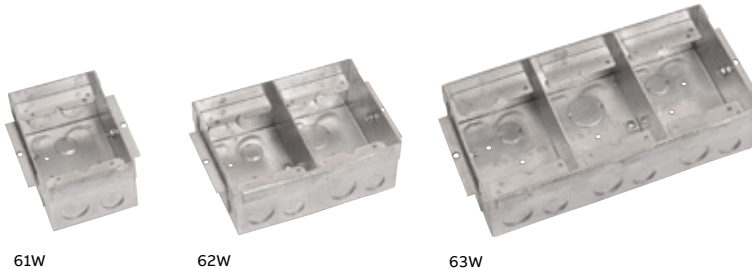

PRODUCT BROCHURE

Steel City[®]

60W Series floor boxes for wood subfloors

Steel City® 60W series floor boxes

For wood subfloors

Steel City 60W series floor boxes provide single- and multi-gang solutions for wood subfloor applications.

- Three-gang configuration for high-capacity, multi-service installations
- Larger KOs ($\frac{3}{4}$ " and 1") have been added to each gang for application flexibility
- Adjustable mounting brackets allow for various finished floor material heights (hardwoods, tile or carpet)
- Ideal for open-layout residential applications, school auditoriums or commercial office space
- Voltage dividers are included with multi-gang boxes to accommodate power, voice and data services in the same floor box
- Full range of metallic and non-metallic cover and flange options

61W

62W

63W

Steel City 60W series floor boxes

Cat. no.	Description	Dimension A (in.)	Knock-outs (in.)	Std. pkg. qty.	UPC no.
61W	1-Gang floor box for wood subfloors	$3\frac{13}{16}$	Ends: (2) $\frac{1}{2}$, (2) $\frac{3}{4}$ Bottom: (1) $\frac{1}{2}$, (1) 1	1	785991-61555
62W	2-Gang floor box for wood subfloors	$7\frac{1}{16}$	Ends: (4) $\frac{1}{2}$, (4) $\frac{3}{4}$ Bottom: (2) $\frac{1}{2}$, (2) 1	1	785991-61556
63W	3-Gang floor box for wood subfloors	$10\frac{3}{4}$	Ends: (6) $\frac{1}{2}$, (6) $\frac{3}{4}$ Bottom: (3) $\frac{1}{2}$, (3) 1	1	785991-04893