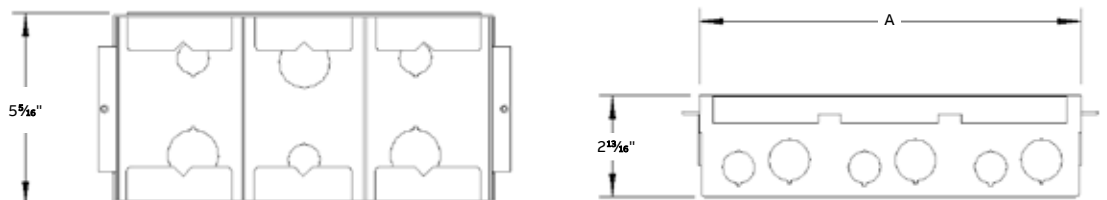

Steel City® 60W series floor boxes

For wood subfloors

Steel City 60W series floor boxes provide single- and multi-gang solutions for wood subfloor applications.

- Three-gang configuration for high-capacity, multi-service installations
- Larger KOs ($\frac{3}{4}$ " and 1") have been added to each gang for application flexibility
- Adjustable mounting brackets allow for various finished floor material heights (hardwoods, tile or carpet)
- Ideal for open-layout residential applications, school auditoriums or commercial office space
- Voltage dividers are included with multi-gang boxes to accommodate power, voice and data services in the same floor box
- Full range of metallic and non-metallic cover and flange options

Steel City 60W series floor boxes

Cat. no.	Description	Dimension A (in.)	Knock-outs (in.)	Std. pkg. qty.	UPC no.
61W	1-Gang floor box for wood subfloors	$3\frac{13}{16}$	Ends: (2) $\frac{1}{2}$, (2) $\frac{3}{4}$ Bottom: (1) $\frac{1}{2}$, (1) 1	1	785991-61555
62W	2-Gang floor box for wood subfloors	$7\frac{1}{16}$	Ends: (4) $\frac{1}{2}$, (4) $\frac{3}{4}$ Bottom: (2) $\frac{1}{2}$, (2) 1	1	785991-61556
63W	3-Gang floor box for wood subfloors	$10\frac{3}{4}$	Ends: (6) $\frac{1}{2}$, (6) $\frac{3}{4}$ Bottom: (3) $\frac{1}{2}$, (3) 1	1	785991-04893

Diagrams