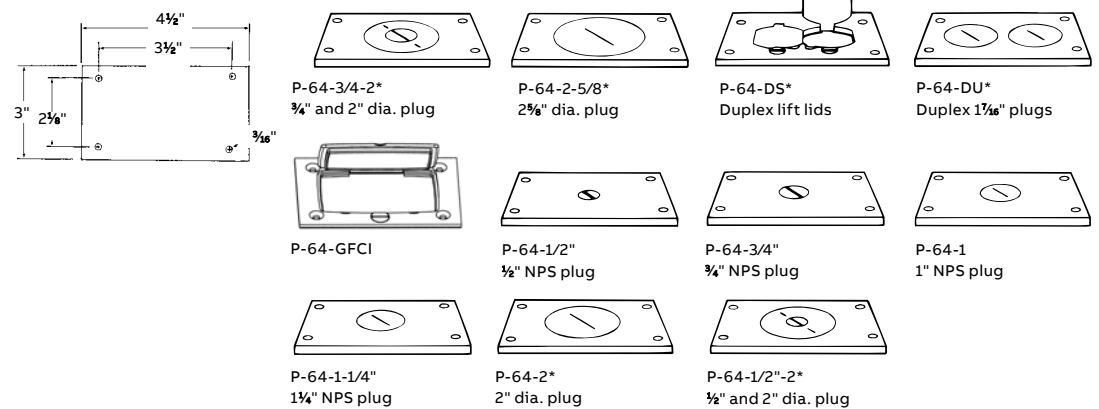

Cat. no.	Description	Finish	Std. pkg. qty.	UPC no.
P-64-1/2	Cover plate 1/2" NPS plug	Brass	4	785991-63100
SP-P64-1/2-AL	Cover plate 1/2" NPS plug	Aluminum	4	785991-63102
P-64-3/4	Cover plate 3/4" NPS plug	Brass	4	785991-63106
P-64-3/4-AL	Cover plate 3/4" NPS plug	Aluminum	4	785991-63104
P-64-1	Cover plate 1" NPS plug	Brass	4	785991-63110
P-64-1-AL	Cover plate 1" NPS plug	Aluminum	4	785991-63108
P-64-1-1/4	Cover plate 1 1/4" NPS plug	Brass	4	785991-63114
P-64-1-1/4-AL	Cover plate 1 1/4" NPS plug	Aluminum	4	785991-63112
P-64-2	Cover plate 2" UN plug	Brass	4	785991-63118
P-64-2-AL	Cover plate 2" UN plug	Aluminum	4	785991-63116
P-64-1/2-2	Cover plate 1/2" and 2" UN plug	Brass	4	785991-63122
P-64-1/2-2-AL	Cover plate 1/2" and 2" UN plug	Aluminum	4	785991-63120
P-64-3/4-2	Cover plate 3/4" and 2" UN plug	Brass	4	785991-63126
P-64-3/4-2-AL	Cover plate 3/4" and 2" UN plug	Aluminum	4	785991-63124
P-64-2-5/8	Cover plate 2 5/8" UN plug	Brass	4	785991-63130
P-64-2-5/8-AL	Cover plate 2 5/8" UN plug	Aluminum	4	785991-63128
P-64-DU	Cover plate duplex 1 7/16" plugs	Brass	4	785991-63131
P-64-DU-AL	Cover plate duplex 1 7/16" plugs	Aluminum	4	785991-63132
P-64-DS	Cover plate duplex lift lids	Brass	4	785991-63133
P-64-DS-AL	Cover plate duplex lift lids	Aluminum	4	785991-15389
P-64-GFCI	Cover plate GFCI lid	Brass	4	785991-01153
P-64-GFCI-AL	Cover plate GFCI lid	Aluminum	4	785991-03478

Plate Dimensions

P64 series metallic carpet plates

For 60W series floor boxes

Cat. no.	Number of gangs	Outside dimension (in.)	Material	Std. pkg. qty.	UPC no.
P64-CP	1	4 5/8 x 6 1/8	Brass	4	785991-63140
P64-CP-AL	1	4 5/8 x 6 1/8	Aluminum	4	785991-63141
P64-2G-CP	2	7 5/8 x 6 1/8	Brass	4	785991-63143
P64-2G-CP-AL	2	7 5/8 x 6 1/8	Aluminum	4	785991-63144
P64-3G-CP	3	10 5/8 x 6 1/8	Brass	4	785991-63146
P64-3G-CP-AL	3	10 5/8 x 6 1/8	Aluminum	4	785991-63147