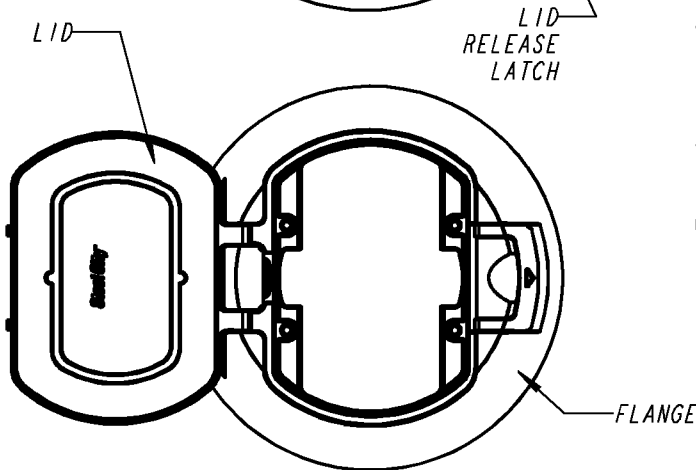

CATALOG NUMBERS:

- 68-HP-FC-BRS** SOLID BRASS
- 68-HP-FC-ALM** SOLID ALUMINUM
- 68-HP-FC-BLK** ALUM WITH BLACK POWDER COAT

FEATURES:

1. FOR USE ON 68-HP SERIES FLOOR BOXES.
2. LID OPENS WITHOUT TOOLS AND LAYS FLAT ON FLOOR.
3. LID SNAPS CLOSED WHEN STEPPED ON.
4. MOP TIGHT. EXCEEDS UL SCRUBWATER REQUIREMENTS FOR TILE, CARPET AND WOOD FLOORS.
5. ALL METAL CONSTRUCTION. MOUNTING SCREWS HIDDEN UNDER LID.
6. COVER MOUNTS TO BOX USING 68-HP-FMK MOUNTING KIT. SEE WSD-000584.

COVER SITS FLAT ON ANY FLOOR

GENERAL NOTES		<h2>Thomas & Betts</h2>			
<ol style="list-style-type: none"> 1. ALL DIMENSIONS ARE FOR REFERENCE ONLY. 2. DIMENSIONS IN BRACKETS [] ARE IN METRIC UNITS. 					
REVISIONS		ORIGINAL PROJECT NO / (ERN NO)	SHEET NO:	REV. NO:	DRAWING NO:
<ol style="list-style-type: none"> 1. SEE ERN 2013889 FOR APPROVAL SIGNATURES & RELEASE DATE. PROJECT NO: 5AM400388 		UD55819 / (2011942)	1 OF 1	1	WSD-000586