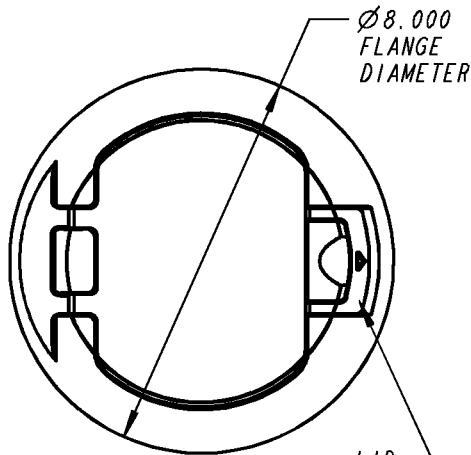

CATALOG NUMBERS:

- 68-HP-FC-BRS** SOLID BRASS
- 68-HP-FC-ALM** SOLID ALUMINUM
- 68-HP-FC-BLK** ALUM WITH BLACK POWDER COAT

FEATURES:

1. FOR USE ON 68-HP SERIES FLOOR BOXES.
2. LID OPENS WITHOUT TOOLS AND LAYS FLAT ON FLOOR.
3. LID SNAPS CLOSED WHEN STEPPED ON.
4. MOP TIGHT. EXCEEDS UL SCRUBWATER REQUIREMENTS FOR TILE, CARPET AND WOOD FLOORS.
5. ALL METAL CONSTRUCTION. MOUNTING SCREWS HIDDEN UNDER LID.
6. COVER MOUNTS TO BOX USING 68-HP-FMK MOUNTING KIT. SEE WSD-000584.

COVER SITS FLAT ON ANY FLOOR

GENERAL NOTES		<h2>Thomas & Betts</h2>			
<ol style="list-style-type: none"> 1. ALL DIMENSIONS ARE FOR REFERENCE ONLY. 2. DIMENSIONS IN BRACKETS [] ARE IN METRIC UNITS. 					
REVISIONS		ORIGINAL PROJECT NO / (ERN NO)	SHEET NO:	REV. NO:	DRAWING NO:
<ol style="list-style-type: none"> 1. SEE ERN 2013889 FOR APPROVAL SIGNATURES & RELEASE DATE. PROJECT NO: 5AM400388 		UD55819 / (2011942)	1 OF 1	1	WSD-000586