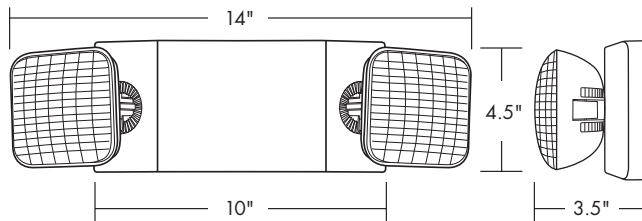

Dimensions:

Warranties & Compliances:	Item #	Description	LED Color	Housing Color	TCP Traditional Equivalents	
      Battery Pro-Rated 5 YEAR WARRANTY Electronics/Housing 3 YEAR WARRANTY	Ordering Information:					
	LED EMERGENCY LIGHTING – WHITE HOUSING					
		LEDWEL	White LED Emergency Light	White	White	20760, 20761
		LEDWELRC	White LED Emergency Light Remote Capable	White	White	20765
		LEDWELSDT	White LED Emergency Light, Self Diagnostic Test	White	White	20766SD
		LEDWELRCSDT	White LED Emergency Light, White Remote Capable, Self Diagnostic Test	White	White	20765,20766SD
		LED REMOTE HEADS – WHITE HOUSING				
	Accessories	LEDEL1SDT	LED Emergency Lighting Remote Head Single, Self Diagnostic Test	White	White	207R1
		LEDEL2SDT	LED Emergency Lighting Remote Head Double, Self Diagnostic Test	White	White	207R2
		LEDEL1SDTWL	LED Emergency Lighting Single Remote Head Wet Location, Self Diagnostic Test	White	White	
	LEDEL2SDTWL	LED Emergency Lighting Double Remote Head Wet Location, Self Diagnostic Test	White	White		
	LED EMERGENCY LIGHTING – BLACK HOUSING					
	LEDWELB	Black LED Emergency Light	White	Black	20762,20763D	
	LEDWELRCB	Black LED Emergency Light Remote Capable	White	Black		
	LEDWELSDTB	Black LED Emergency Light, Self Diagnostic Test	White	Black		
	LEDWELRCSDTB	Black LED Emergency Light, White Remote Capable, Self Diagnostic Test	White	Black		
	LED REMOTE HEADS – BLACK HOUSING					
Accessories	LEDEL1SDTB	LED Emergency Lighting Remote Head Single, Self Diagnostic Test	White	Black		
	LEDEL2SDTB	LED Emergency Lighting Remote Head Double, Self Diagnostic Test	White	Black		
	LEDEL1SDTWLB	LED Emergency Lighting Single Remote Head Wet Location, Self Diagnostic Test	White	Black		
	LEDEL2SDTWLB	LED Emergency Lighting Double Remote Head Wet Location, Self Diagnostic Test	White	Black