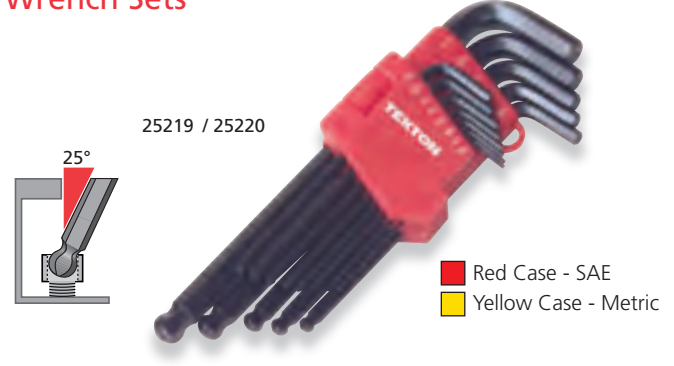

## 13-pc. Long Arm Ball Hex Key Wrench Sets

• Long Arm Wrenches for Extra Reach and Greater Torque

25215

- 9-pc. (SAE): 1/16, 5/64, 3/32, 1/8, 5/32, 3/16, 1/4, 5/16, 3/8"

25216

- 9-pc. (MM): 1.5, 2, 2.5, 3, 4, 5, 6, 8, 10mm

- Rugged, Black Oxide Finished Chrome Vanadium Steel Wrenches
- Color-Coded Storage Case Keeps Wrenches Organized
- Long Arm Wrenches for Extra Reach and Greater Torque
- Ball Hex Ends Allow up to a 25° Offset for Easy Access to Fasteners

## 22-pc. Long Arm Hex Key Wrench Set (SAE/Metric)

- Rugged, Black Oxide Finished Chrome Vanadium Steel Wrenches
- Color-Coded Storage Cases Keep Wrenches Organized
- Long Arm Wrenches for Extra Reach and Greater Torque
- 13-pc. Hex Key Wrenches (SAE): .05, 1/16, 5/64, 3/32, 7/64, 1/8, 9/64, 5/32, 3/16, 7/32, 1/4, 5/16, 3/8"
- 9-pc. Hex Key Wrenches (Metric): 1.5, 2, 2.5, 3, 4, 5, 6, 8, 10mm

## 25-pc. Folding Hex Key Wrench Set (SAE/Metric/Star)

- Rugged, Black Oxide Finished Chrome Vanadium Steel Wrenches
- Heavy Duty Color-Coded Housings
- Textured Non-Slip Rubberized Grips

- 9-pc. Hex Key Wrenches (SAE): 5/64", 3/32", 7/64", 1/8", 9/64", 5/32", 3/16", 7/32", 1/4"
- 8-pc. Hex Key Wrenches (Metric): 1.5, 2, 2.5, 3, 4, 5, 6, 8mm
- 8-pc. Star Key Wrenches: SD-9, 10, 15, 20, 25, 27, 30, 40