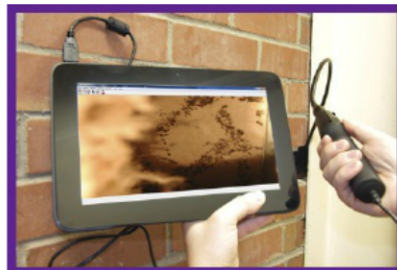

COBRACAM™ USB III

Portable Inspection Camera with USB Interface

- High quality, low cost digital inspection camera
- Snapshots and live video function can be saved directly to computer's hard drive (PC or MAC*)
- Illuminated with adjustable white LED's
- Small 8.3 mm camera head
- 37" camera wand
- Camera wand is water-resistant
- Works with Windows® 8, 7, Vista™, XP, Linux Kernel V2.6 or later and MAC*
- 1 year warranty
- Includes: software CD, case, magnet, hook and mirror

Part Number: 8106

* Must use pre-installed software 'Photo booth'