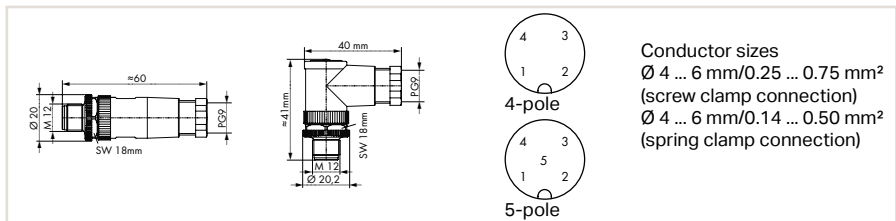

Configurable connectors

M8 plug, straight and right angle

	Item No.	Pack. Unit
Fitted pluggable connector, 3-pol., M8 plug, straight, Pin penetration	756-9102/030-000	5
Fitted pluggable connector, 3-pol., M8 plug, right angle, Pin penetration	756-9105/030-000	5

M8 socket, straight and right angle

	Item No.	Pack. Unit
Fitted pluggable connector, 3-pol., M8 socket, straight, Pin penetration	756-9112/030-000	5
Fitted pluggable connector, 3-pol., M8 socket, right angle, Pin penetration	756-9115/030-000	5

M12 plug, straight and right angle

	Item No.	Pack. Unit
Fitted pluggable connector, 4-pol., M12 plug, straight, Screw	756-9201/040-000	5
Fitted pluggable connector, 4-pol., M12 plug, right angle, Screw	756-9204/040-000	5
Fitted pluggable connector, 4-pol., M12 plug, straight, Spring	756-9202/040-000	5
Fitted pluggable connector, 4-pol., M12 plug, right angle, Spring	756-9205/040-000	5
Fitted pluggable connector, 5-pol., M12 plug, straight, Screw	756-9201/050-000	5
Fitted pluggable connector, 5-pol., M12 plug, right angle, Screw	756-9204/050-000	5
Fitted pluggable connector, 5-pol., M12 plug, straight, Spring	756-9202/050-000	5
Fitted pluggable connector, 5-pol., M12 plug, right angle, Spring	756-9205/050-000	5