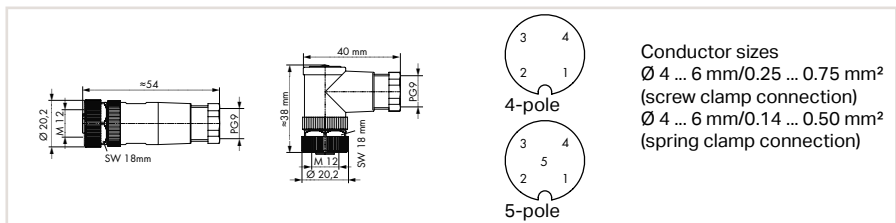

Configurable connectors

M8 plug, straight and right angle

	Item No.	Pack. Unit
Fitted pluggable connector, 3-pol., M8 plug, straight, Pin penetration	756-9102/030-000	5
Fitted pluggable connector, 3-pol., M8 plug, right angle, Pin penetration	756-9105/030-000	5

M8 socket, straight and right angle

	Item No.	Pack. Unit
Fitted pluggable connector, 3-pol., M8 socket, straight, Pin penetration	756-9112/030-000	5
Fitted pluggable connector, 3-pol., M8 socket, right angle, Pin penetration	756-9115/030-000	5

M12 plug, straight and right angle

	Item No.	Pack. Unit
Fitted pluggable connector, 4-pol., M12 plug, straight, Screw	756-9201/040-000	5
Fitted pluggable connector, 4-pol., M12 plug, right angle, Screw	756-9204/040-000	5
Fitted pluggable connector, 4-pol., M12 plug, straight, Spring	756-9202/040-000	5
Fitted pluggable connector, 4-pol., M12 plug, right angle, Spring	756-9205/040-000	5
Fitted pluggable connector, 5-pol., M12 plug, straight, Screw	756-9201/050-000	5
Fitted pluggable connector, 5-pol., M12 plug, right angle, Screw	756-9204/050-000	5
Fitted pluggable connector, 5-pol., M12 plug, straight, Spring	756-9202/050-000	5
Fitted pluggable connector, 5-pol., M12 plug, right angle, Spring	756-9205/050-000	5