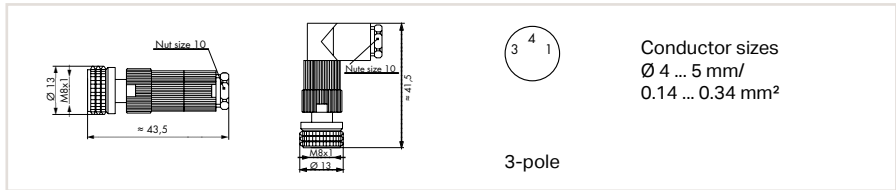

Configurable connectors

M8 plug, straight and right angle

	Item No.	Pack. Unit
Fitted pluggable connector, 3-pol., M8 plug, straight, Pin penetration	756-9102/030-000	5
Fitted pluggable connector, 3-pol., M8 plug, right angle, Pin penetration	756-9105/030-000	5

M8 socket, straight and right angle

	Item No.	Pack. Unit
Fitted pluggable connector, 3-pol., M8 socket, straight, Pin penetration	756-9112/030-000	5
Fitted pluggable connector, 3-pol., M8 socket, right angle, Pin penetration	756-9115/030-000	5