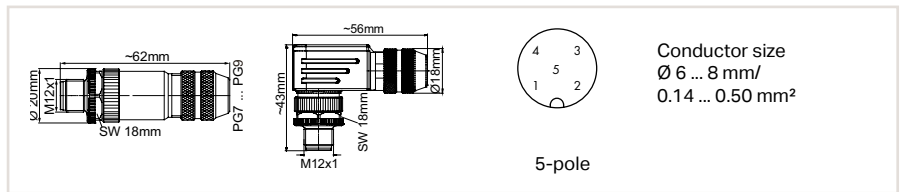

Configurable shielded connectors