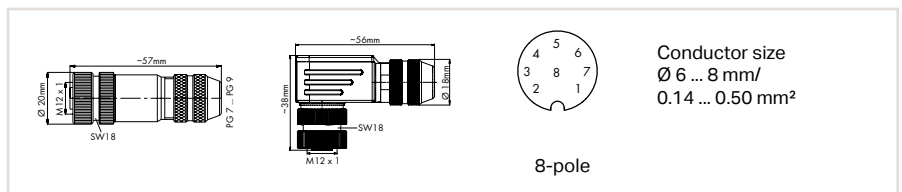

M12 socket, straight and right angle

	Item No.	Pack. Unit
Fitted pluggable connector, 4-pol., M12 socket, straight, Screw	756-9211/040-000	5
Fitted pluggable connector, 4-pol., M12 socket, right angle, Screw	756-9214/040-000	5
Fitted pluggable connector, 4-pol., M12 socket, straight, Spring	756-9212/040-000	5
Fitted pluggable connector, 4-pol., M12 socket, right angle, Spring	756-9215/040-000	5
Fitted pluggable connector, 5-pol., M12 socket, straight, Spring	756-9212/050-000	5
Fitted pluggable connector, 5-pol., M12 socket, right angle, Spring	756-9215/050-000	5

11

Configurable shielded connectors

M12 plug, straight and right angle

	Item No.	Pack. Unit
Fitted pluggable connector, 5-pol. shielded, M12 plug, straight, Spring	756-9207/060-000	1
Fitted pluggable connector, 5-pol. shielded, M12 plug, right angle, Spring	756-9211/060-000	1

M12 socket, straight and right angle

	Item No.	Pack. Unit
Fitted pluggable connector, 5-pol. shielded, M12 socket, straight, Spring	756-9208/060-000	1
Fitted pluggable connector, 5-pol. shielded, M12 socket, right angle, Spring	756-9210/060-000	1