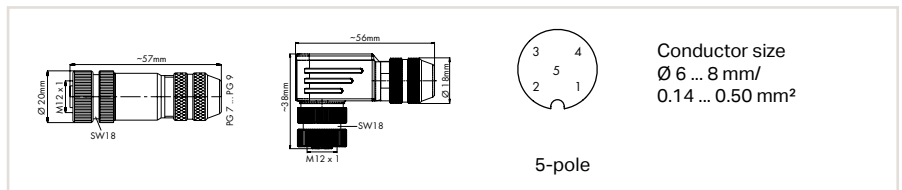

M8 socket, straight and right angle

	Item No.	Pack. Unit
Fitted pluggable connector, 3-pol., M8 socket, straight, Pin penetration	756-9112/030-000	5
Fitted pluggable connector, 3-pol., M8 socket, right angle, Pin penetration	756-9115/030-000	5

M12 plug, straight and right angle

	Item No.	Pack. Unit
Fitted pluggable connector, 4-pol., M12 plug, straight, Screw	756-9201/040-000	5
Fitted pluggable connector, 4-pol., M12 plug, right angle, Screw	756-9204/040-000	5
Fitted pluggable connector, 4-pol., M12 plug, straight, Spring	756-9202/040-000	5
Fitted pluggable connector, 4-pol., M12 plug, right angle, Spring	756-9205/040-000	5
Fitted pluggable connector, 5-pol., M12 plug, straight, Screw	756-9201/050-000	5
Fitted pluggable connector, 5-pol., M12 plug, right angle, Screw	756-9204/050-000	5
Fitted pluggable connector, 5-pol., M12 plug, straight, Spring	756-9202/050-000	5
Fitted pluggable connector, 5-pol., M12 plug, right angle, Spring	756-9205/050-000	5

M12 socket, straight and right angle

	Item No.	Pack. Unit
Fitted pluggable connector, 4-pol., M12 socket, straight, Screw	756-9211/040-000	5
Fitted pluggable connector, 4-pol., M12 socket, right angle, Screw	756-9214/040-000	5
Fitted pluggable connector, 4-pol., M12 socket, straight, Spring	756-9212/040-000	5
Fitted pluggable connector, 4-pol., M12 socket, right angle, Spring	756-9215/040-000	5
Fitted pluggable connector, 5-pol., M12 socket, straight, Spring	756-9212/050-000	5
Fitted pluggable connector, 5-pol., M12 socket, right angle, Spring	756-9215/050-000	5

11

Configurable shielded connectors

M12 plug, straight and right angle

	Item No.	Pack. Unit
Fitted pluggable connector, 5-pol. shielded, M12 plug, straight, Spring	756-9207/060-000	1
Fitted pluggable connector, 5-pol. shielded, M12 plug, right angle, Spring	756-9211/060-000	1