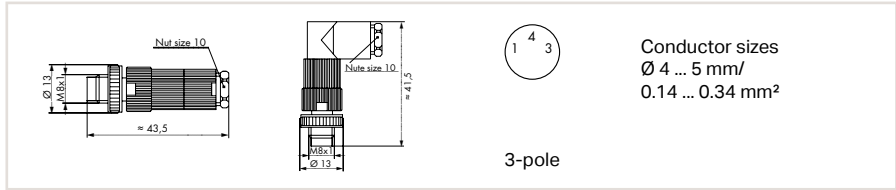

Configurable connectors

M8 plug, straight and right angle

	Item No.	Pack. Unit
Fitted pluggable connector, 3-pol., M8 plug, straight, Pin penetration	756-9102/030-000	5
Fitted pluggable connector, 3-pol., M8 plug, right angle, Pin penetration	756-9105/030-000	5

M8 socket, straight and right angle

	Item No.	Pack. Unit
Fitted pluggable connector, 3-pol., M8 socket, straight, Pin penetration	756-9112/030-000	5
Fitted pluggable connector, 3-pol., M8 socket, right angle, Pin penetration	756-9115/030-000	5