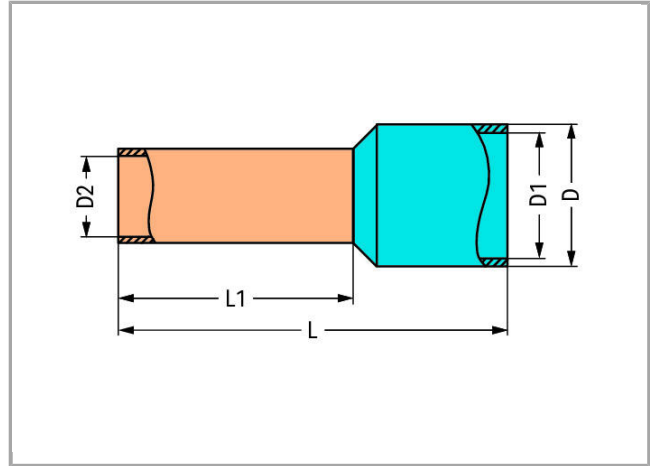

**Data sheet | Item number: 216-243**

Ferrule; Sleeve for 1 mm<sup>2</sup> / AWG 18; insulated; electro-tin plated; electrolytic copper; gastight crimped; acc. to DIN 46228, Part 4/09.90

216-243

### Technical Data

Main product function	Ferrule
Querschnitt Hülse AWG	18 AWG
Hülse für	1 mm <sup>2</sup>

### Connection data

Strip length	12 mm / 0.47 inch
--------------	-------------------

### Geometrical Data

Length	16 mm
Length 1	10 mm
Diameter	3.5 mm
Diameter 1	3 mm
Diameter 2	1.4 mm