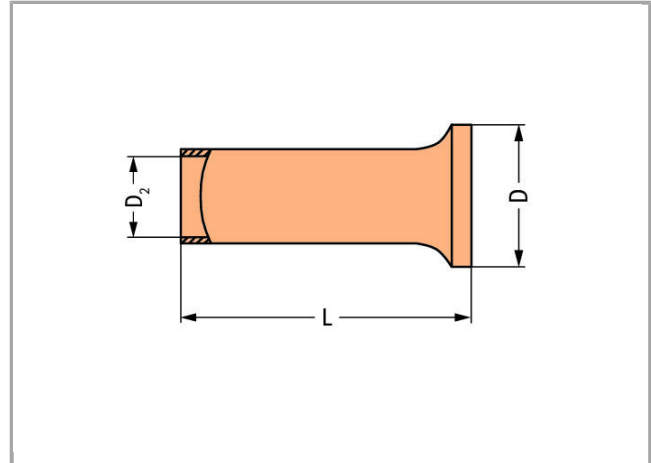

Data sheet | Item number: 216-414

Ferrule; Sleeve for 35 mm<sup>2</sup> / AWG 2; uninsulated; electro-tin plated;  
electrolytic copper; gastight crimped; acc. to DIN 46228, Part 1/08.92

216-414

**Data****Technical Data**

Main product function	Ferrule
Querschnitt Hülse AWG	2 AWG
Hülse für	35 mm <sup>2</sup>

**Connection data**

Strip length	25 mm / 0.98 inch
--------------	-------------------

**Geometrical Data**

Length	25 mm
Diameter	11 mm
Diameter 2	8.3 mm

**Material Data**

Weight	9.999 g
--------	---------

**Commercial data**

Product Group	2 (Terminal Block Accessories)
Country of origin	DE
GTIN	4050821134183
Customs Tariff No.	85369010000

**Downloads****Documentation****Bid Text**