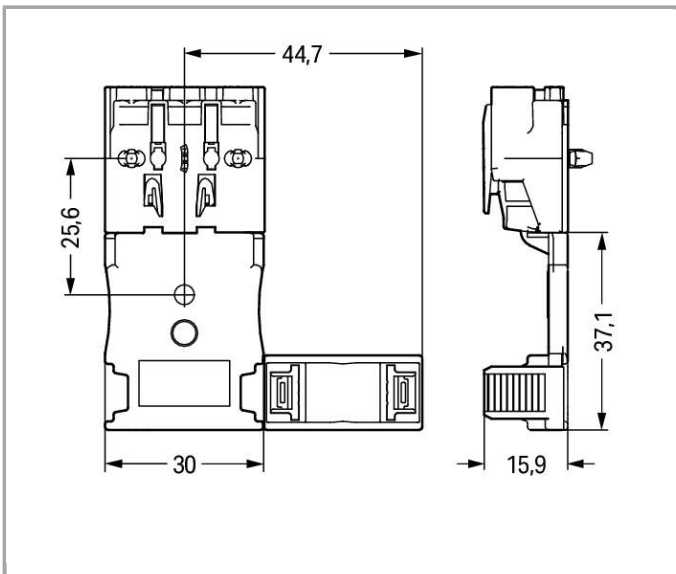

294-383

Data

Connection data

Number of connection types

1

**Geometrical Data**

Width	30 mm / 1.181 inch
Height	15.9 mm / 0.626 inch
Depth	37.1 mm / 1.461 inch

**Material Data**

Color	white
Fire load	0.12 MJ
Weight	3.992 g

**Commercial data**

Product Group	8 (Misc. Chassis Mount Blocks)
Country of origin	CH
GTIN	4050821127666
Customs Tariff No.	85389099990

**Downloads****CAD/CAE - Smart Data****CAD data**