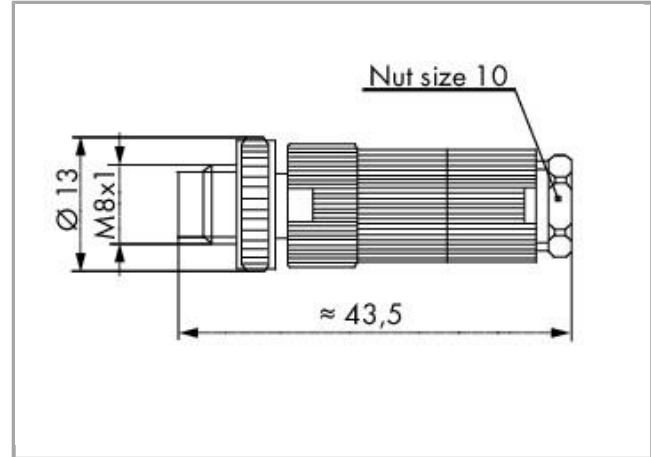

Data sheet | Item number: 756-9102/030-000

Connectors for sensor/actuator cable; 3-pole; M8 plug, straight

756-9102/030-000

Conductor sizes

 $\varnothing 4 \dots 5 \text{ mm} / 0.14 \dots 0.34 \text{ mm}^2$

Data

Technical Data

Connection type	M8 plug
No. of poles	3
Leitungsanschlussrichtung zur Steckrichtung	0°

Connection data

Connection type (1)	Eindringtechnik
---------------------	-----------------

Mechanical data

Connectable sheathed cable diameter	4 ... 5 mm
Weight	13.9 g

Environmental Requirements

Protection class	IP67
Fire load	0.115 MJ

Commercial data

Country of origin	DE
-------------------	----

GTIN	4044918977333
Customs Tariff No.	85366990990