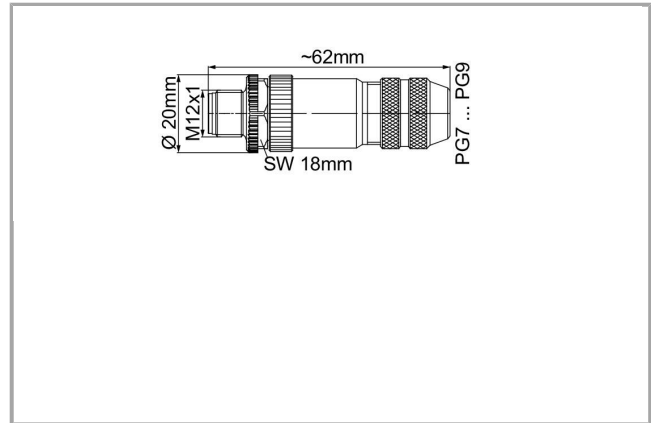

Data sheet | Item number: 756-9207/060-000

M12 plug; A-coded; straight; configurable

756-9207/060-000

Conductor size

Ø 6 ... 8 mm / 0.14 - 0.5 mm²**Data****Technical Data**

Connection type	M12 plug
No. of poles	5
Anschlusspunkt geschirmt	yes
Leitungsanschlussrichtung zur Steckrichtung	0°
Steckgesichtskodierung Leitung/Adapter 1 1	A coded

Connection data

Connection type (1)	Federtechnik
---------------------	--------------

Mechanical data

Connectable sheathed cable diameter	6 ... 8 mm
Weight	40 g

Environmental Requirements

Protection class	IP67
------------------	------

Commercial data

Country of origin	DE
GTIN	4045454639938
Customs Tariff No.	85369010000

Downloads

Documentation

System Description

IP67 Cables and Pluggable Connectors	pdf 293.9 kB	Download
767 Series, SPEEDWAY accessories, data sheet	pdf 1.0 MB	Download