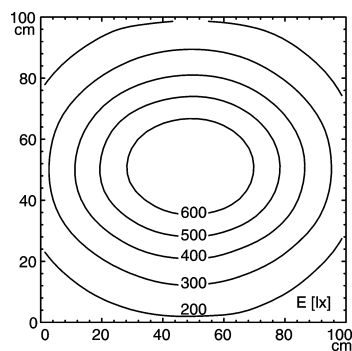

light strip

SLIM LED - LIQ 24

FITTED WITH	24 x Light-emitting diode ,3 W
WORK EQUIPMENT	without
CONNECTED LOAD	22-29 V, DC
POWER CONSUMPTION	approx. 15 W
SYSTEM OF PROTECTION	IP 67
CLASS OF PROTECTION	III
USAGE	without switch
LUMINAIRE BODY	
MATERIAL	aluminium/plastic
SURFACE	anodised
COLOUR LUMINAIRE BODY	aluminium coloured anodised
LAMP COVER	acrylic clear
WEIGHT (NET)	approx. 0.7 kg
MAINS LEAD	approx. 3.0 m, with free stranded wires
DESIGN	mounted version
FASTENING	screws
TOTAL LENGTH	616 mm
SPECIAL FEATURES	direction of beam +/- 45° adjustable
ARTICLE NO.	112544002-00011082

E_{min}: 125 lx
 E_m: 360 lx
 E_{max}: 699 lx

measuring conditions: d=50cm