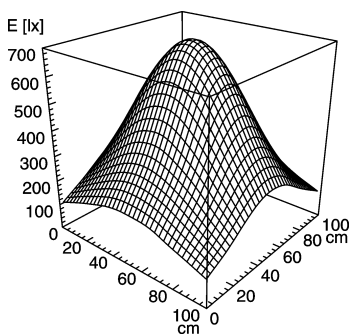

light strip

SLIM LED - LIQ 24

FITTED WITH	24 x Light-emitting diode ,3 W
WORK EQUIPMENT	without
CONNECTED LOAD	22-29 V, DC
POWER CONSUMPTION	approx. 15 W
SYSTEM OF PROTECTION	IP 67
CLASS OF PROTECTION	III
USAGE	without switch
LUMINAIRE BODY	
MATERIAL	aluminium/plastic
SURFACE	anodised
COLOUR LUMINAIRE BODY	aluminium coloured anodised
LAMP COVER	acrylic clear
WEIGHT (NET)	approx. 0.7 kg
MAINS LEAD	approx. 3.0 m, with free stranded wires
DESIGN	mounted version
FASTENING	screws
TOTAL LENGTH	616 mm
SPECIAL FEATURES	direction of beam +/- 45° adjustable
ARTICLE NO.	112544002-00011082

E_{min}: 125 lx
 E_m: 360 lx
 E_{max}: 699 lx

measuring conditions: d=50cm