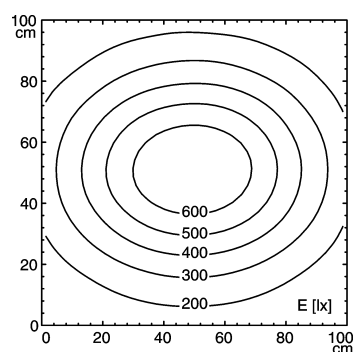

light strip

SLIM LED - LIQ 24

FITTED WITH	24 x Light-emitting diode ,3 W
WORK EQUIPMENT	without
CONNECTED LOAD	22-29 V, DC
POWER CONSUMPTION	approx. 15 W
SYSTEM OF PROTECTION	IP 67
CLASS OF PROTECTION	III
USAGE	without switch
LUMINAIRE BODY	
MATERIAL	aluminium/plastic
SURFACE	anodised
COLOUR LUMINAIRE BODY	aluminium coloured anodised
LAMP COVER	Acrylic satine
WEIGHT (NET)	approx. 0.6 kg
MAINS LEAD	approx. 3.0 m, with free stranded wires
DESIGN	mounted version
FASTENING	screws
TOTAL LENGTH	616 mm
SPECIAL FEATURES	direction of beam +/- 45° adjustable
ARTICLE NO.	112544007-00011085

E_{min}: 100 lx
 E_m: 336 lx
 E_{max}: 691 lx

measuring conditions: d=50cm