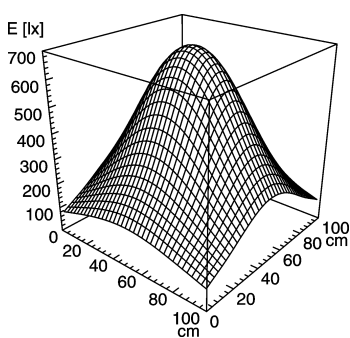

light strip

SLIM LED - LIQ 24

FITTED WITH	24 x Light-emitting diode ,3 W
WORK EQUIPMENT	without
CONNECTED LOAD	22-29 V, DC
POWER CONSUMPTION	approx. 15 W
SYSTEM OF PROTECTION	IP 67
CLASS OF PROTECTION	III
USAGE	without switch
LUMINAIRE BODY	
MATERIAL	aluminium/plastic
SURFACE	anodised
COLOUR LUMINAIRE BODY	aluminium coloured anodised
LAMP COVER	Acrylic satine
WEIGHT (NET)	approx. 0.6 kg
MAINS LEAD	approx. 3.0 m, with free stranded wires
DESIGN	mounted version
FASTENING	screws
TOTAL LENGTH	616 mm
SPECIAL FEATURES	direction of beam +/- 45° adjustable
ARTICLE NO.	112544007-00011085

E_{min}: 100 lx
 E_m: 336 lx
 E_{max}: 691 lx

measuring conditions: d=50cm