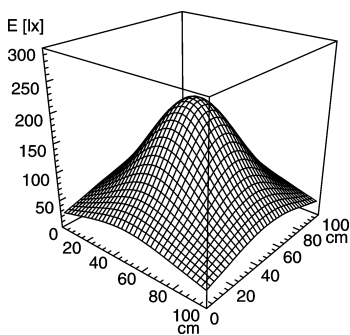

## light strip

**SLIM LED - LIQ 6**

FITTED WITH	6 x Light-emitting diode ,3 W
WORK EQUIPMENT	without
CONNECTED LOAD	22-29 V, DC
POWER CONSUMPTION	approx. 4 W
SYSTEM OF PROTECTION	IP 67
CLASS OF PROTECTION	III
USAGE	without switch
LUMINAIRE BODY	
MATERIAL	aluminium/plastic
SURFACE	anodised
COLOUR LUMINAIRE BODY	aluminium coloured anodised
LAMP COVER	potting, clear
MAINS LEAD	approx. 3.0 m, with free stranded wires
DESIGN	mounted version
FASTENING	screws
TOTAL LENGTH	196 mm
SPECIAL FEATURES	direction of beam +/- 45° adjustable
ARTICLE NO.	112544010-00011101

E<sub>min</sub>: 32 lx  
 E<sub>m</sub>: 98 lx  
 E<sub>max</sub>: 212 lx

measuring conditions: d=50cm