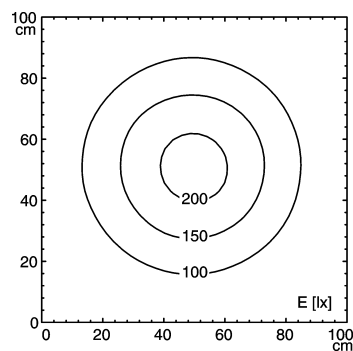

## light strip

**SLIM LED - LIQ 6**

FITTED WITH	6 x Light-emitting diode ,3 W
WORK EQUIPMENT	without
CONNECTED LOAD	22-29 V, DC
POWER CONSUMPTION	approx. 4 W
SYSTEM OF PROTECTION	IP 67
CLASS OF PROTECTION	III
USAGE	without switch
LUMINAIRE BODY	
MATERIAL	aluminium/plastic
SURFACE	anodised
COLOUR LUMINAIRE BODY	aluminium coloured anodised
LAMP COVER	potting, clear
MAINS LEAD	approx. 3.0 m, with free stranded wires
DESIGN	mounted version
FASTENING	screws
TOTAL LENGTH	196 mm
SPECIAL FEATURES	direction of beam +/- 45° adjustable
ARTICLE NO.	112544010-00011101

E<sub>min</sub>: 32 lx  
 E<sub>m</sub>: 98 lx  
 E<sub>max</sub>: 212 lx

measuring conditions: d=50cm