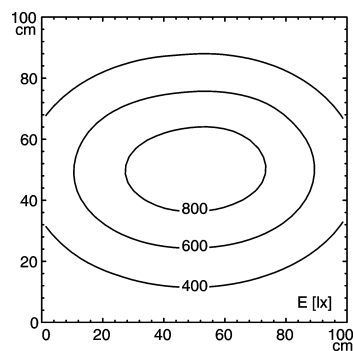

light strip

SLIM LED - LIQ 36

connected load
 fitted with
 work equipment
 mains lead
 design
 luminaire body
 material
 surface
 fastening
 power consumption
 usage
 lamp cover
 system of protection
 class of protection
 colour luminaire body
 total length
 special features
 article no.

22-29 V; DC
 36 x Light-emitting diode
 without
 approx. 3.0 m (10 ft); with free stranded wires
 mounted version

 aluminium/plastic
 anodised
 screws
 approx. 22 W
 without switch
 potting; clear
 IP 67
 III
 aluminium colored anodised
 896 mm (35.3")
 direction of beam +/- 45° adjustable
 112544013

E_{min}: 202 lx
 E_m: 507 lx
 E_{max}: 900 lx

measuring conditions: d=50cm