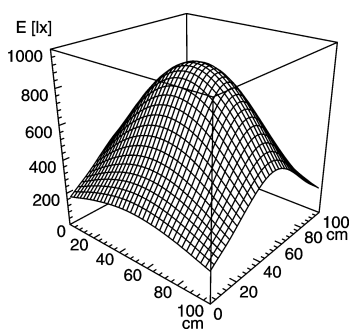

light strip

SLIM LED - LIQ 36

connected load
 fitted with
 work equipment
 mains lead
 design
 luminaire body
 material
 surface
 fastening
 power consumption
 usage
 lamp cover
 system of protection
 class of protection
 colour luminaire body
 total length
 special features
 article no.

22-29 V; DC
 36 x Light-emitting diode
 without
 approx. 3.0 m (10 ft); with free stranded wires
 mounted version

 aluminium/plastic
 anodised
 screws
 approx. 22 W
 without switch
 potting; clear
 IP 67
 III
 aluminium colored anodised
 896 mm (35.3")
 direction of beam +/- 45° adjustable
 112544013

E_{min}: 202 lx
 E_m: 507 lx
 E_{max}: 900 lx

measuring conditions: d=50cm