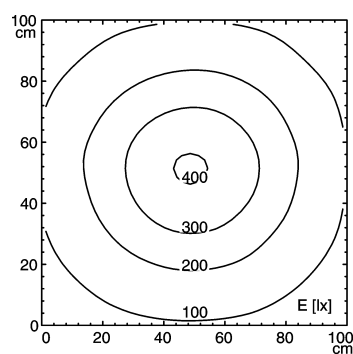

light strip

SLIM LED - LIQ 12

FITTED WITH	12 x Light-emitting diode ,3 W
WORK EQUIPMENT	without
CONNECTED LOAD	22-29 V, DC
POWER CONSUMPTION	approx. 8 W
SYSTEM OF PROTECTION	IP 67
CLASS OF PROTECTION	III
USAGE	without switch
LUMINAIRE BODY	
MATERIAL	aluminium/plastic
SURFACE	anodised
COLOUR LUMINAIRE BODY	aluminium coloured anodised
LAMP COVER	acrylic clear
MAINS LEAD	approx. 3.0 m, with free stranded wires
DESIGN	mounted version
FASTENING	screws
TOTAL LENGTH	336 mm

ARTICLE NO. 112545001-00011125

E_{min}: 58 lx
 E_m: 184 lx
 E_{max}: 401 lx

measuring conditions: d=50cm