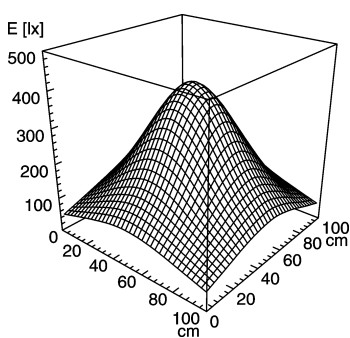

light strip

SLIM LED - LIQ 12

FITTED WITH	12 x Light-emitting diode ,3 W
WORK EQUIPMENT	without
CONNECTED LOAD	22-29 V, DC
POWER CONSUMPTION	approx. 8 W
SYSTEM OF PROTECTION	IP 67
CLASS OF PROTECTION	III
USAGE	without switch
LUMINAIRE BODY	
MATERIAL	aluminium/plastic
SURFACE	anodised
COLOUR LUMINAIRE BODY	aluminium coloured anodised
LAMP COVER	acrylic clear
MAINS LEAD	approx. 3.0 m, with free stranded wires
DESIGN	mounted version
FASTENING	screws
TOTAL LENGTH	336 mm

ARTICLE NO. 112545001-00011125

E_{min}: 58 lx
 E_m: 184 lx
 E_{max}: 401 lx

measuring conditions: d=50cm