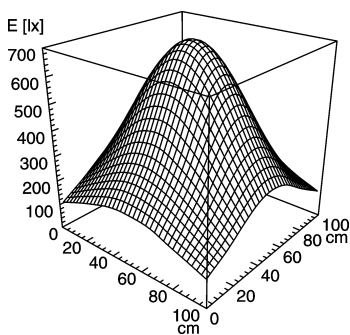

light strip

SLIM LED - LIQ 24

FITTED WITH	24 x Light-emitting diode ,3 W
WORK EQUIPMENT	without
CONNECTED LOAD	22-29 V, DC
POWER CONSUMPTION	approx. 15 W
SYSTEM OF PROTECTION	IP 67
CLASS OF PROTECTION	III
USAGE	without switch
LUMINAIRE BODY	
MATERIAL	aluminium/plastic
SURFACE	anodised
COLOUR LUMINAIRE BODY	aluminium coloured anodised
LAMP COVER	acrylic clear
MAINS LEAD	approx. 3.0 m, with free stranded wires
DESIGN	mounted version
FASTENING	screws
TOTAL LENGTH	616 mm

ARTICLE NO. 112545002-00011130

E_{min}: 125 lx
 E_m: 360 lx
 E_{max}: 699 lx

measuring conditions: d=50cm