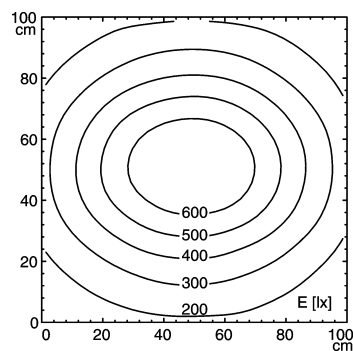

light strip

SLIM LED - LIQ 24

FITTED WITH	24 x Light-emitting diode ,3 W
WORK EQUIPMENT	without
CONNECTED LOAD	22-29 V, DC
POWER CONSUMPTION	approx. 15 W
SYSTEM OF PROTECTION	IP 67
CLASS OF PROTECTION	III
USAGE	without switch
LUMINAIRE BODY	
MATERIAL	aluminium/plastic
SURFACE	anodised
COLOUR LUMINAIRE BODY	aluminium coloured anodised
LAMP COVER	acrylic clear
MAINS LEAD	approx. 3.0 m, with free stranded wires
DESIGN	mounted version
FASTENING	screws
TOTAL LENGTH	616 mm

ARTICLE NO. 112545002-00011130

E_{min}: 125 lx
 E_m: 360 lx
 E_{max}: 699 lx

measuring conditions: d=50cm