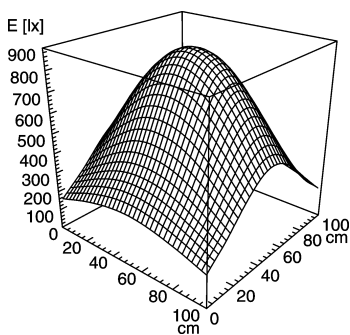

light strip

SLIM LED - LIQ 36

| | |
|-----------------------|---|
| FITTED WITH | 36 x Light-emitting diode ,3 W |
| WORK EQUIPMENT | without |
| CONNECTED LOAD | 22-29 V, DC |
| POWER CONSUMPTION | approx. 22 W |
| SYSTEM OF PROTECTION | IP 67 |
| CLASS OF PROTECTION | III |
| USAGE | without switch |
| LUMINAIRE BODY | |
| MATERIAL | aluminium/plastic |
| SURFACE | anodised |
| COLOUR LUMINAIRE BODY | aluminium coloured anodised |
| LAMP COVER | acrylic clear |
| MAINS LEAD | approx. 3.0 m, with free stranded wires |
| DESIGN | mounted version |
| FASTENING | screws |
| TOTAL LENGTH | 896 mm |

ARTICLE NO. 112545003-00011133

E_{min}: 190 lx
 E_m: 491 lx
 E_{max}: 872 lx

measuring conditions: d=50cm