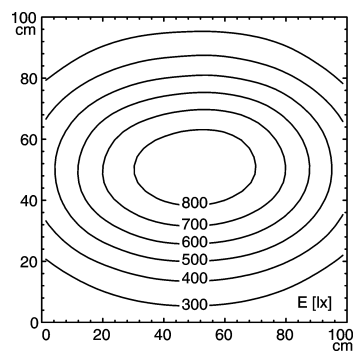

light strip

SLIM LED - LIQ 36

| | |
|-----------------------|---|
| FITTED WITH | 36 x Light-emitting diode ,3 W |
| WORK EQUIPMENT | without |
| CONNECTED LOAD | 22-29 V, DC |
| POWER CONSUMPTION | approx. 22 W |
| SYSTEM OF PROTECTION | IP 67 |
| CLASS OF PROTECTION | III |
| USAGE | without switch |
| LUMINAIRE BODY | |
| MATERIAL | aluminium/plastic |
| SURFACE | anodised |
| COLOUR LUMINAIRE BODY | aluminium coloured anodised |
| LAMP COVER | acrylic clear |
| MAINS LEAD | approx. 3.0 m, with free stranded wires |
| DESIGN | mounted version |
| FASTENING | screws |
| TOTAL LENGTH | 896 mm |

ARTICLE NO. 112545003-00011133

E_{min}: 190 lx
 E_m: 491 lx
 E_{max}: 872 lx

measuring conditions: d=50cm