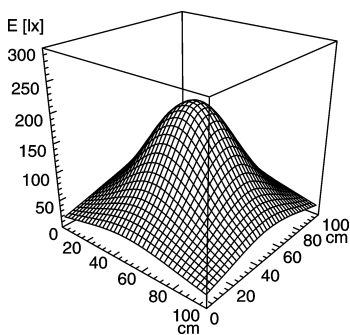

light strip

SLIM LED - LIQ 6

FITTED WITH	6 x Light-emitting diode 0.3 W
WORK EQUIPMENT	without
CONNECTED LOAD	22-29 V, DC
POWER CONSUMPTION	approx. 4 W
SYSTEM OF PROTECTION	IP 67
CLASS OF PROTECTION	III
USAGE	without switch
LUMINAIRE BODY	
MATERIAL	aluminium/plastic
SURFACE	anodised
COLOUR LUMINAIRE BODY	aluminium coloured anodised
LAMP COVER	Acrylic satine
WEIGHT (NET)	approx. 0.2 kg
MAINS LEAD	approx. 3.0 m, with free stranded wires
DESIGN	mounted version
FASTENING	screws
TOTAL LENGTH	196 mm

ARTICLE NO. 112545005-00011120

E_{min}: 24 lx
 E_m: 89 lx
 E_{max}: 206 lx

measuring conditions: d=50cm