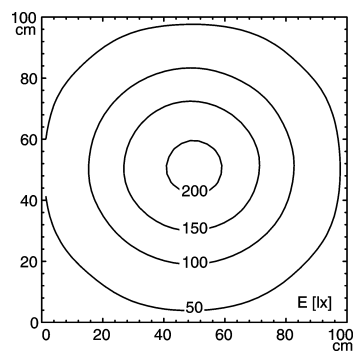

light strip

SLIM LED - LIQ 6

FITTED WITH	6 x Light-emitting diode 0.3 W
WORK EQUIPMENT	without
CONNECTED LOAD	22-29 V, DC
POWER CONSUMPTION	approx. 4 W
SYSTEM OF PROTECTION	IP 67
CLASS OF PROTECTION	III
USAGE	without switch
LUMINAIRE BODY	
MATERIAL	aluminium/plastic
SURFACE	anodised
COLOUR LUMINAIRE BODY	aluminium coloured anodised
LAMP COVER	Acrylic satine
WEIGHT (NET)	approx. 0.2 kg
MAINS LEAD	approx. 3.0 m, with free stranded wires
DESIGN	mounted version
FASTENING	screws
TOTAL LENGTH	196 mm

ARTICLE NO. 112545005-00011120

E_{min}: 24 lx
 E_m: 89 lx
 E_{max}: 206 lx

measuring conditions: d=50cm